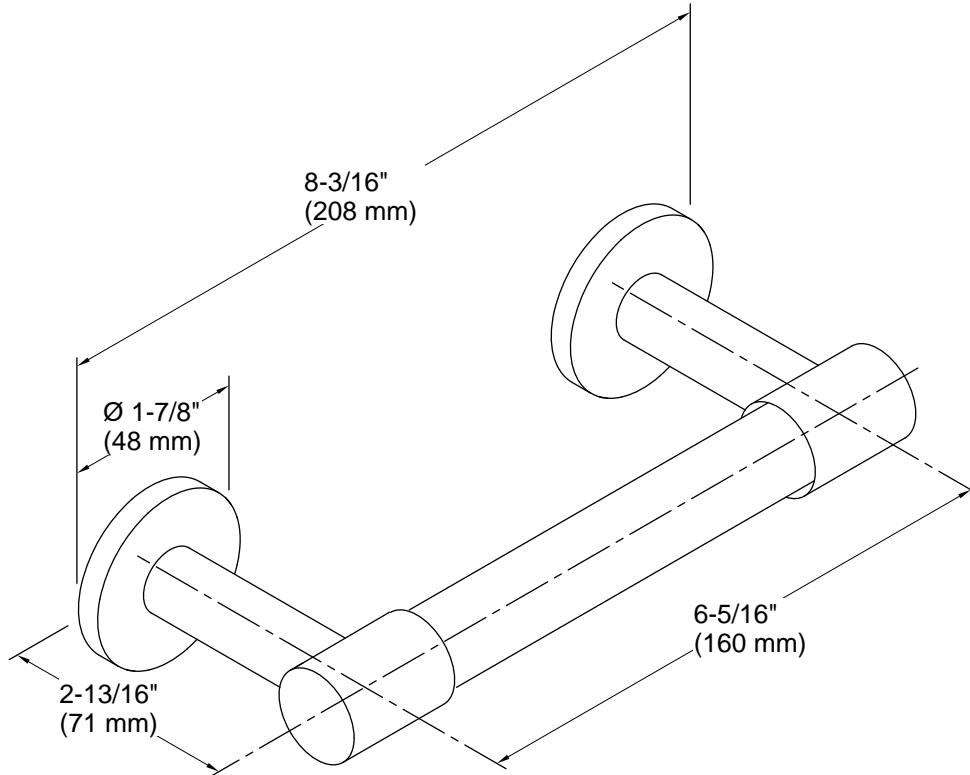

Technical Information

All product dimensions are nominal.

Material: Brass

Notes

Install this product according to the installation guide.

CAUTION: Risk of personal injury. Do not install these products in any area where they are likely to be used inadvertently as a grab bar or support bar. These products are not designed or intended for use as a grab bar or support bar.