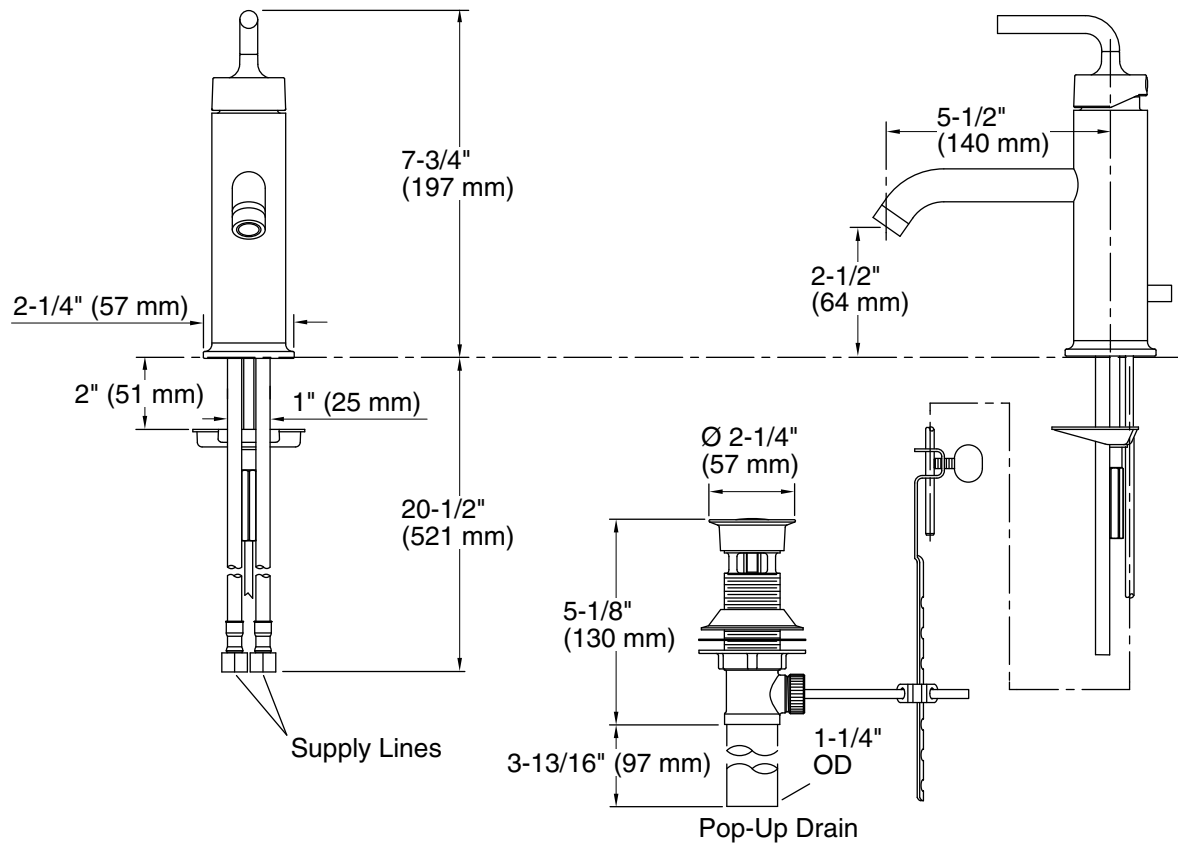

## Features

- Single lever handle allows for both volume and temperature control
- 5-1/2" (140 mm) spout reach
- 1.2 gpm (4.5 lpm) maximum flow rate at 60 psi (4.14 bar)
- Includes metal pop-up drain with 1-1/4" (32 mm) tailpiece
- KOHLER® ceramic disc valves exceed industry longevity standards for a lifetime of durable performance
- Temperature memory allows faucet to be turned on and off at the temperature set during prior usage
- Coordinates with Purist faucets, accessories, and showering components to complete your bathroom
- Low-flow aerator option available

## Technical Information

All product dimensions are nominal.

### Spout:

Spout reach: 5-1/2" (140 mm)