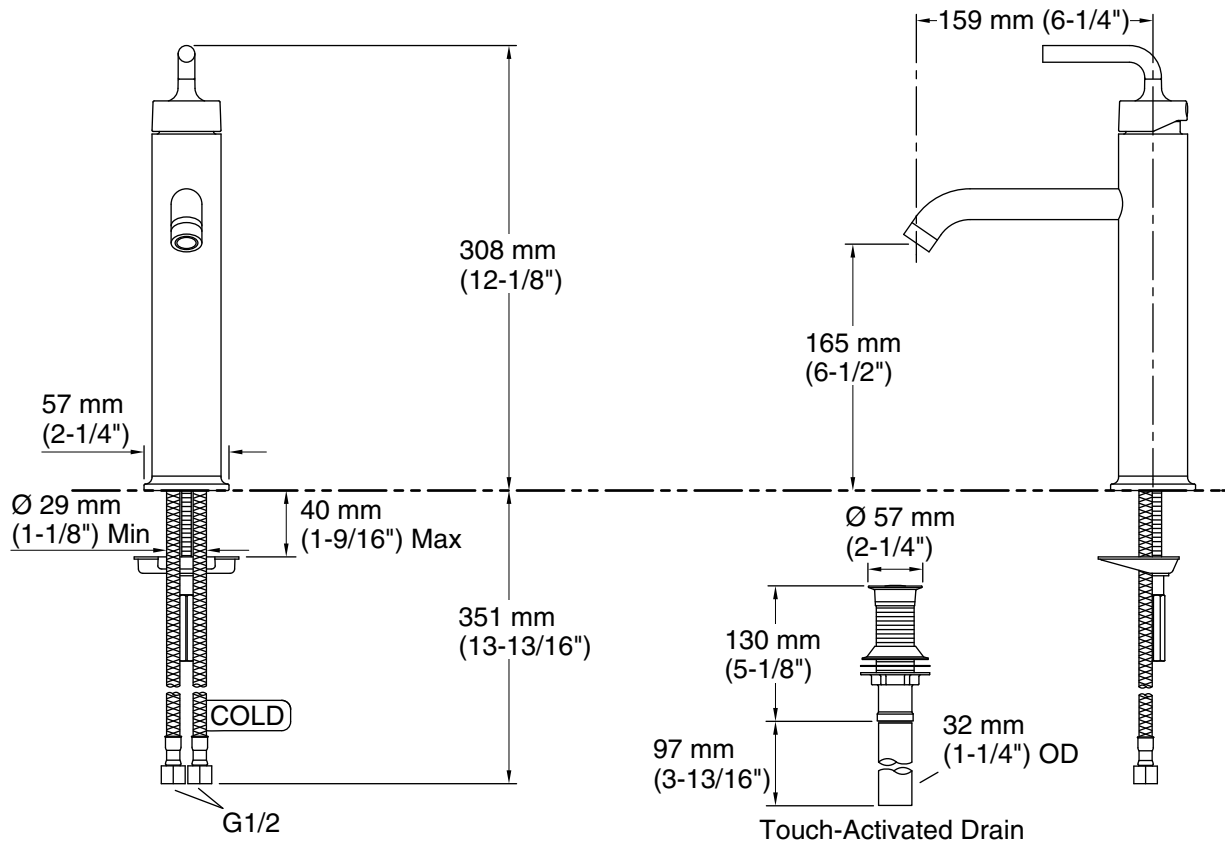

Purist™ Tall

Single-handle bathroom sink faucet
K-14404T-4A

Features

- KOHLER ceramic disc valves exceed industry longevity standards for a lifetime of durable performance
- Lever handle
- Includes flexible G 1/2 supply hoses for easy installation
- Includes drain
- Spout reach 159mm

Technical Information

All product dimensions are nominal.

Faucet:

Flow rate: 2.37 gal/min (9 l/min)

Notes

Install this product according to the installation instructions.