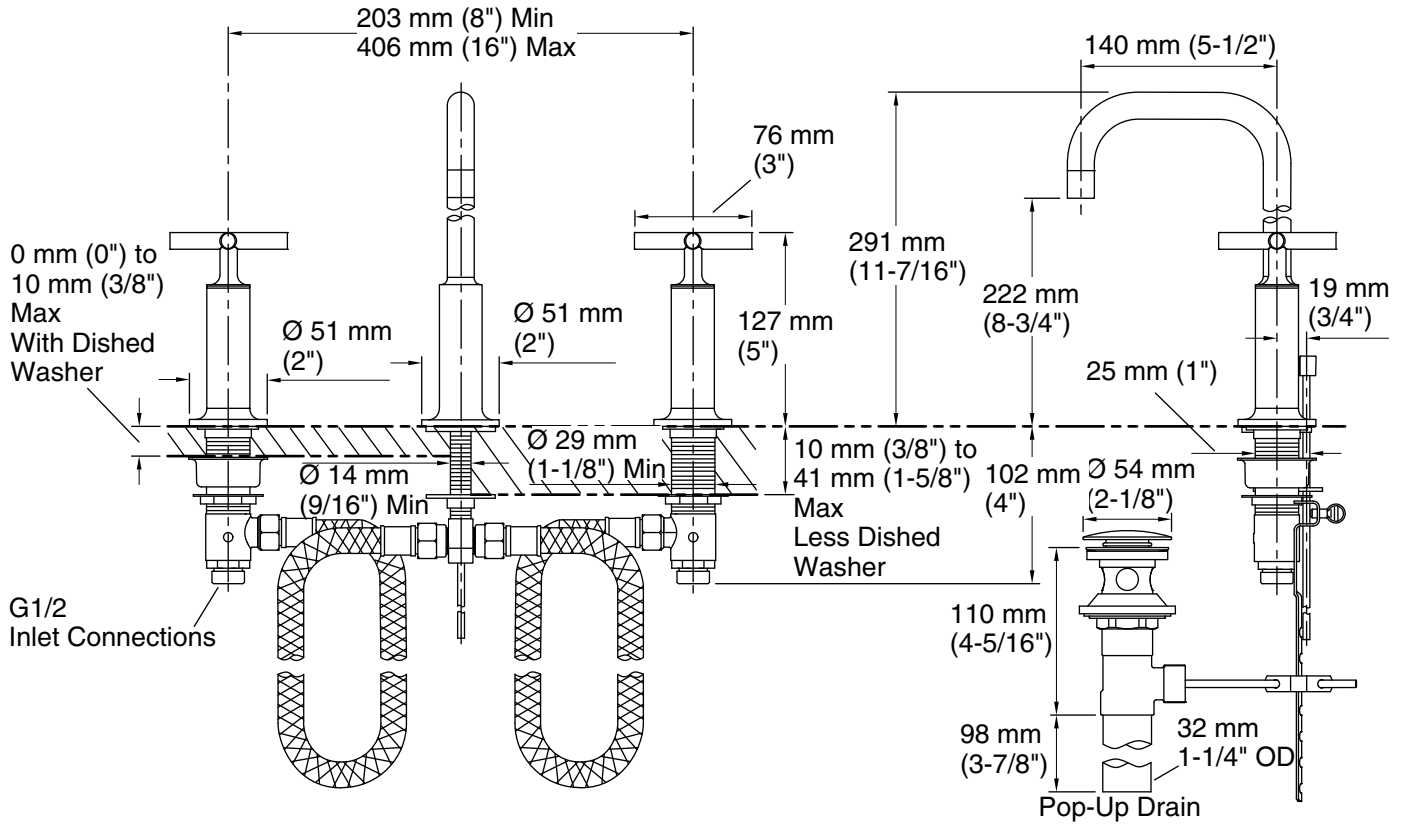

Features

- KOHLER ceramic disc valves exceed industry longevity standards for a lifetime of durable performance
- Lever handle
- Includes flexible G 1/2 supply hoses for easy installation
- Includes drain

Technical Information

All product dimensions are nominal.

Faucet:

Flow rate: 2.37 gal/min (9 l/min)

Notes

Install this product according to the installation instructions.