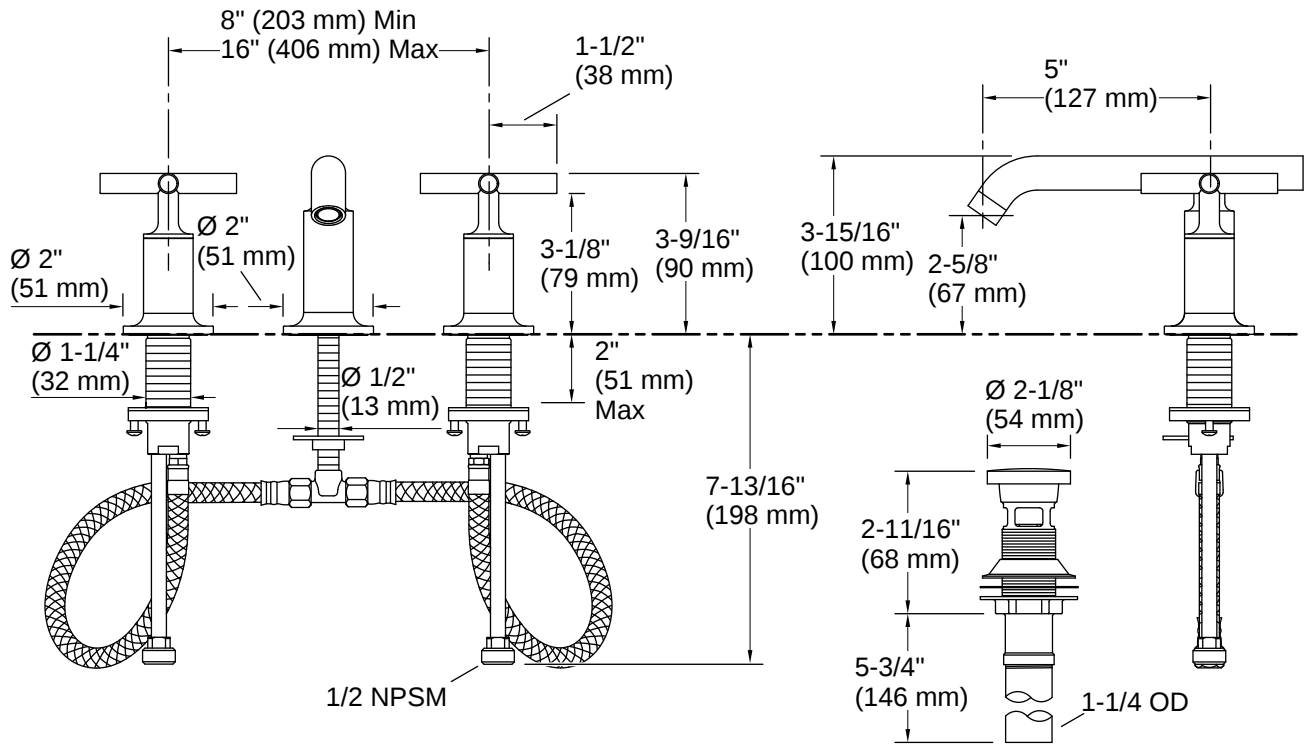

Purist® | K-14410-3

Widespread bathroom sink faucet with Cross handles, 1.2 gpm

Features

- Metal construction
- Cross handles
- Reversible quarter-turn washerless ceramic disc valves
- Lower flow aerator options are available
- 1.2 gpm (4.5 lpm) maximum flow rate at 60 psi (4.14 bar)
- Metal touch-activated drain with 1-1/4" tailpiece

Technical Information

All product dimensions are nominal.

Handle

Handle Style/ Type: Cross

Spout

Spout Reach: 5" (127 mm)

Flow Rate

Faucet Flow Rate: 1.2 gpm (4.5 l/min)

Valves

Included Valve: Ceramic disc

Material

- Brass valve bodies
- KOHLER finishes resist corrosion and tarnishing

Recommended Products/Accessories

K-23726 Drain treatment
K-23723 Faucet cleaner
K-14375 24" Double towel bar
K-14436 24" towel bar
K-14443 Robe hook
K-14377 Pivoting toilet paper holder
K-14435 18" towel bar
K-14441 Towel ring
K-14444 Vertical toilet paper holder

Warranty

See website for detailed warranty information.

KOHLER® Faucet Lifetime Limited Warranty

Installation

- For 8" - 16" (203 - 406 mm) centers

Installation Notes

Install this product according to the installation instructions.