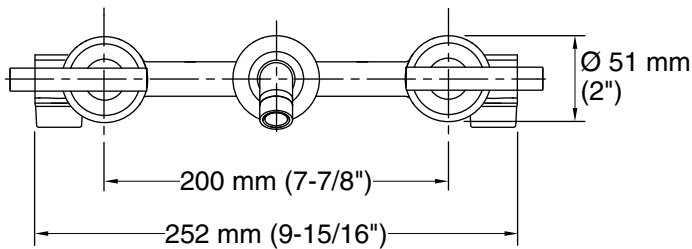

Technical Information

All product dimensions are nominal.

Faucet:

Flow rate: 2.37 gal/min (9 l/min)

Notes

Install this product according to the installation instructions.