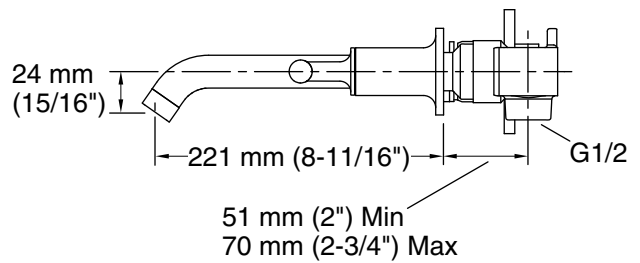

Technical Information

All product dimensions are nominal.

Faucet:

Flow rate: 2.37 gal/min (9 l/min)

Notes

Install this product according to the installation instructions.