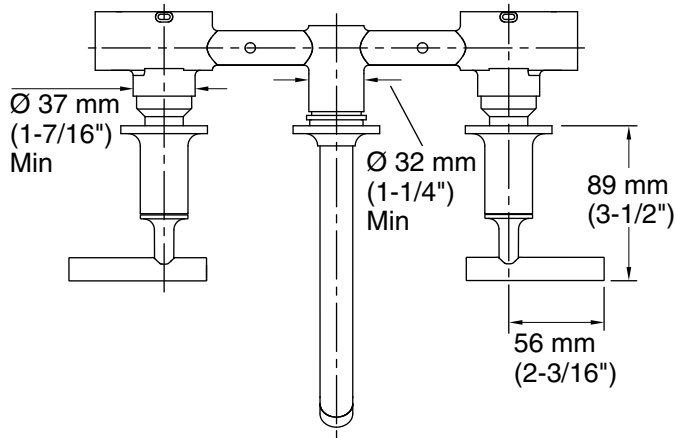

Technical Information

All product dimensions are nominal.

Faucet:

Flow rate: 2.37 gal/min (9 l/min)

Notes

Install this product according to the installation instructions.