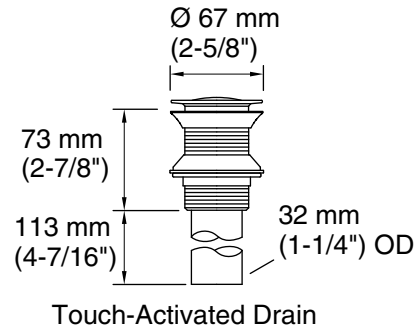

Technical Information

All product dimensions are nominal.

Faucet:

Flow rate: 2.37 gal/min (9 l/min)

Notes

Install this product according to the installation instructions.