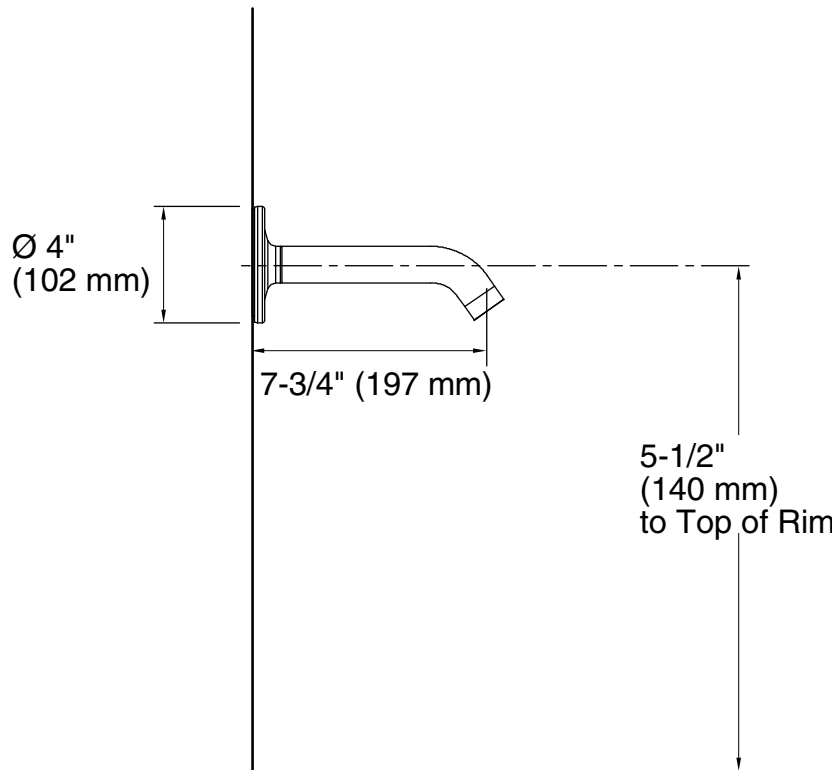

Technical Information

All product dimensions are nominal.

Faucet:

Flow rate: 2.5 gal/min (9.5 l/min)

Drain included: No

Spout:

Spout reach: $7\text{-}3/4''$ (197 mm)

Handshower: