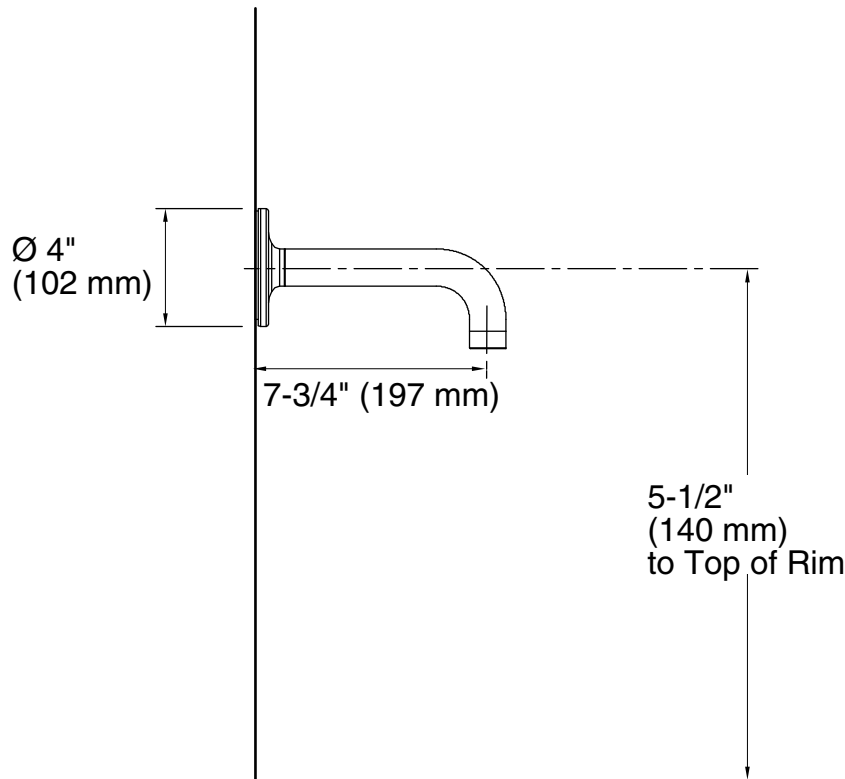

### Technical Information

All product dimensions are nominal.

Drain included: No

### Spout:

Spout reach:  $7\text{-}3/4''$  (197 mm)