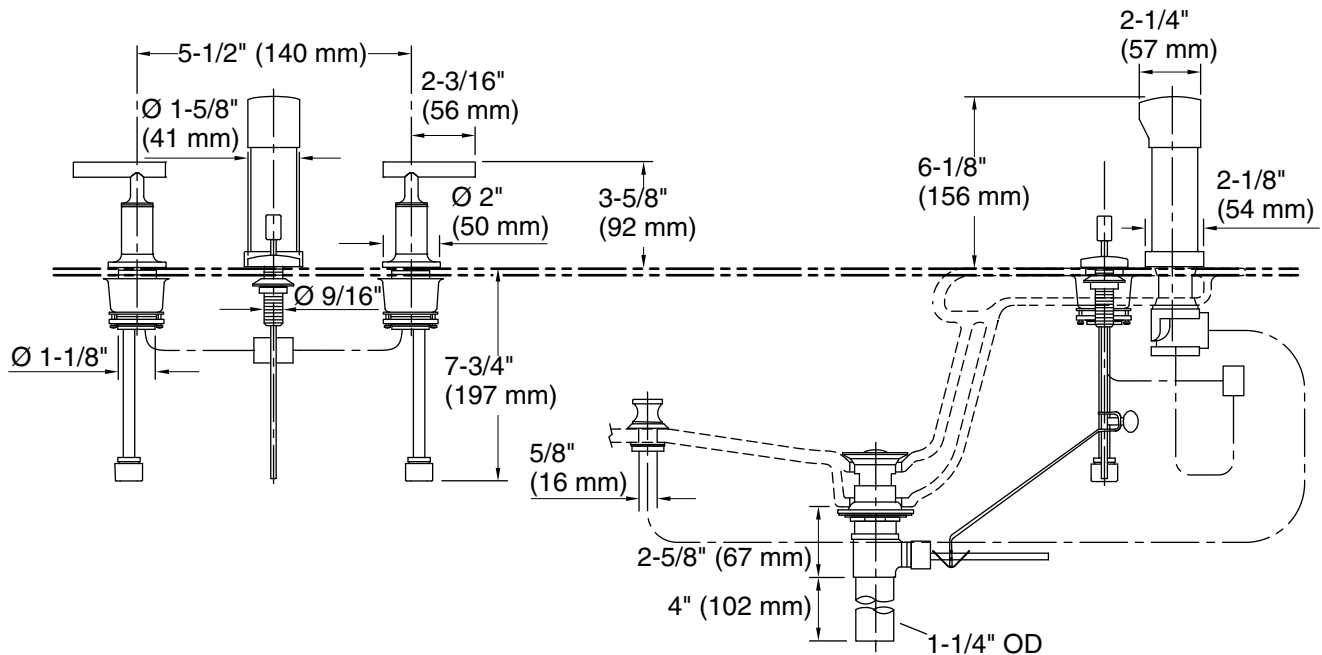

Material

- Brass valve bodies

Installation

- Flexible connections for easy installation

Recommended Products/Accessories

- K-23726 Drain treatment
- K-23723 Faucet cleaner
- K-14375 24" Double Towel Bar
- K-14377 Pivoting toilet paper holder
- K-14435 18" Towel Bar
- K-14436 24" Towel Bar
- K-14441 Towel Ring
- K-14443 Robe Hook
- K-14444 Vertical toilet paper holder

Technical Information

All product dimensions are nominal.

Drain included: Yes

Handshower:

Rated maximum flow: 2.5 gal/min (9.5 l/min)

Notes

Install this product according to the installation instructions.