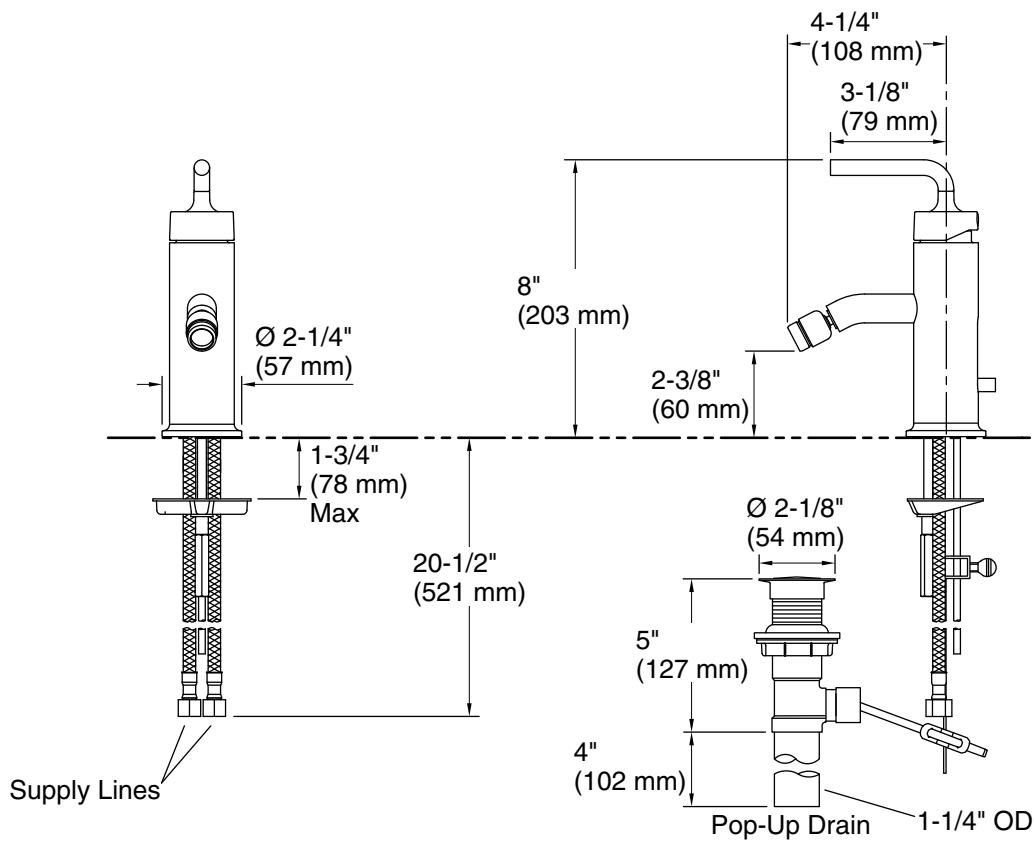

Features

- One-piece, self-contained ceramic disc valve allows for both volume and temperature control
- High-temperature limit setting for added safety
- Available with straight handle
- Pop-up drain with lift rod and tailpiece
- 4-1/4" (108 mm) swivel spray spout

Material

- Brass

Installation

- Flexible connections for easy installation
- Single-hole mounting

Recommended Products/Accessories

- K-23726 Drain treatment
- K-23723 Faucet cleaner

Codes/Standards

ASME A112.18.1/CSA B125.1
IAPMO Certification

Technical Information

All product dimensions are nominal.

Drain included: Yes

Handshower:

Rated maximum flow: 2.2 gal/min (8.3 l/min)

Notes

Install this product according to the installation instructions.