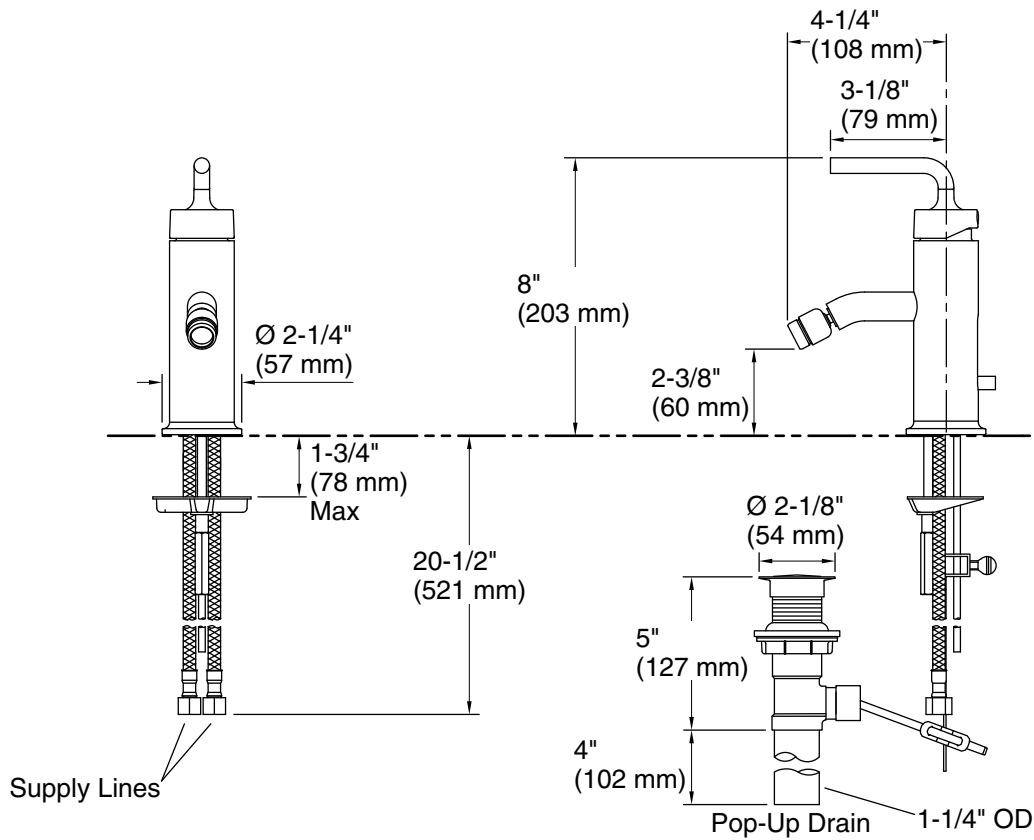

Features

- One-piece, self-contained ceramic disc valve allows both volume and temperature control
- High-temperature limit setting for added safety
- Available with straight handle
- Pop-up drain with lift rod and tailpiece
- 4-1/4" (108 mm) swivel spray spout

Material

- Brass

Installation

- Flexible connections for easy installation
- Single-hole mounting

Recommended Products/Accessories

- K-23726 Drain treatment
- K-23723 Faucet cleaner

Codes/Standards

ASME A112.18.1/CSA B125.1
IAPMO Certification

Technical Information

All product dimensions are nominal.

Drain included: Yes

Notes

Install this product according to the installation instructions.