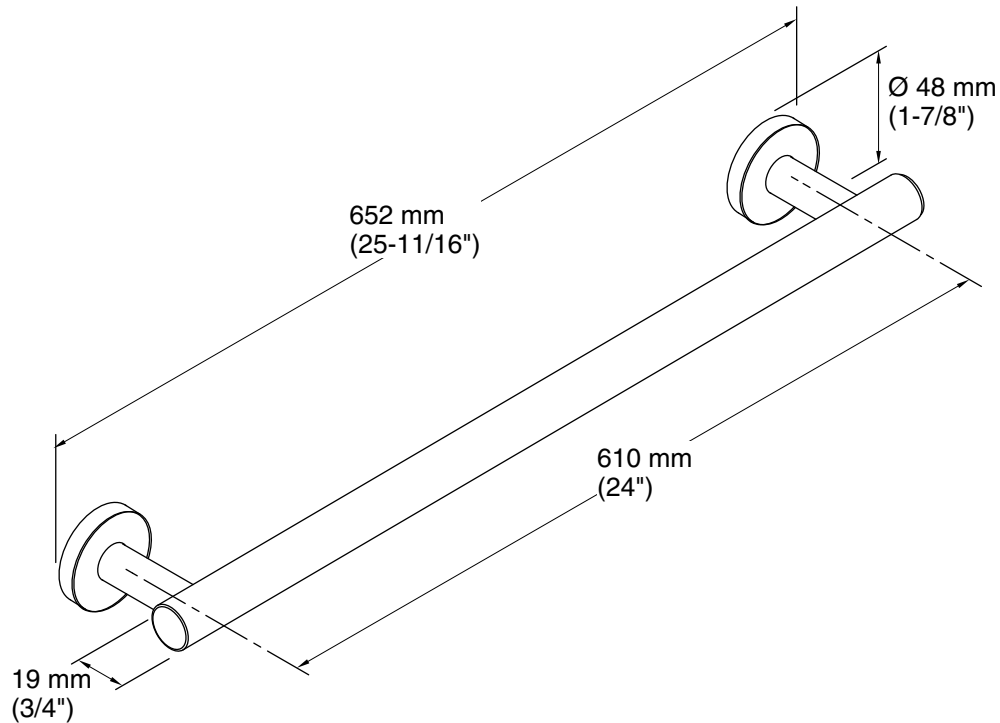

Purist™
610 mm Towel Bar
K-14436BR

Features

- Coordinates with other products in the Purist collection

Material

- Solid-brass construction for durability and reliability
- KOHLER® finishes resist corrosion and tarnishing

Available Colors/Finishes

Color tiles intended for reference only.

Color Code Description

	CP	Polished Chrome
	BN	Vibrant® Brushed Nickel

Technical Information

All product dimensions are nominal.

Material: Metal