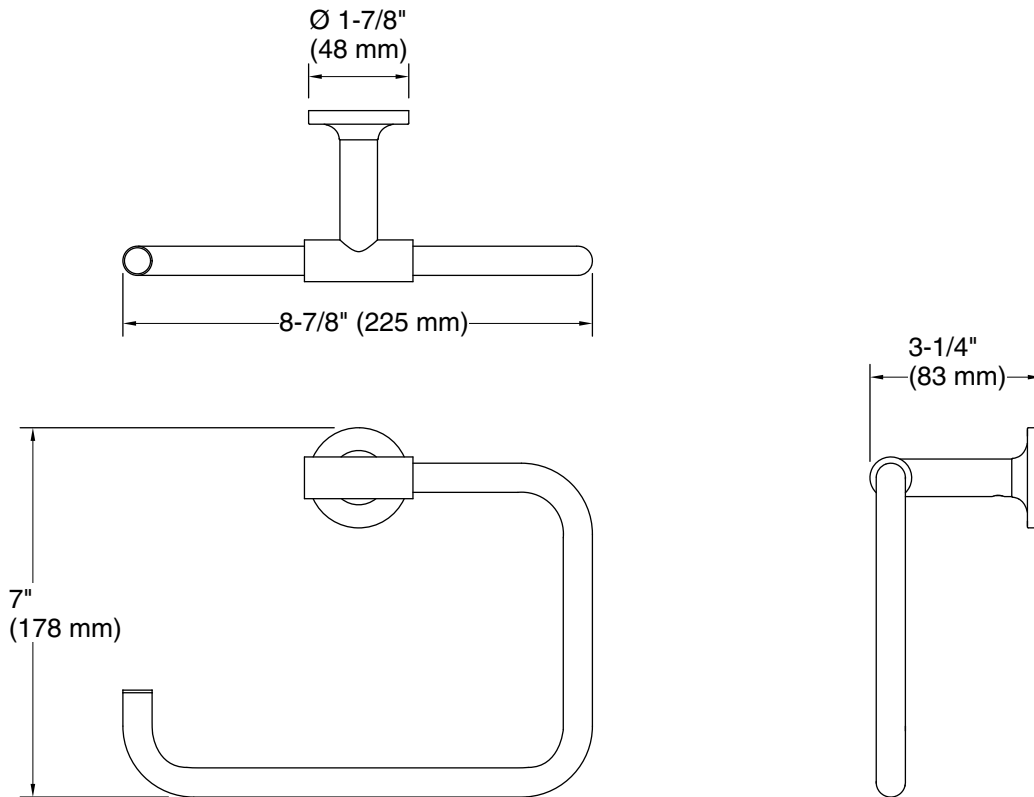

Technical Information

All product dimensions are nominal.

Material: Metal

Notes

Install this product according to the installation guide.