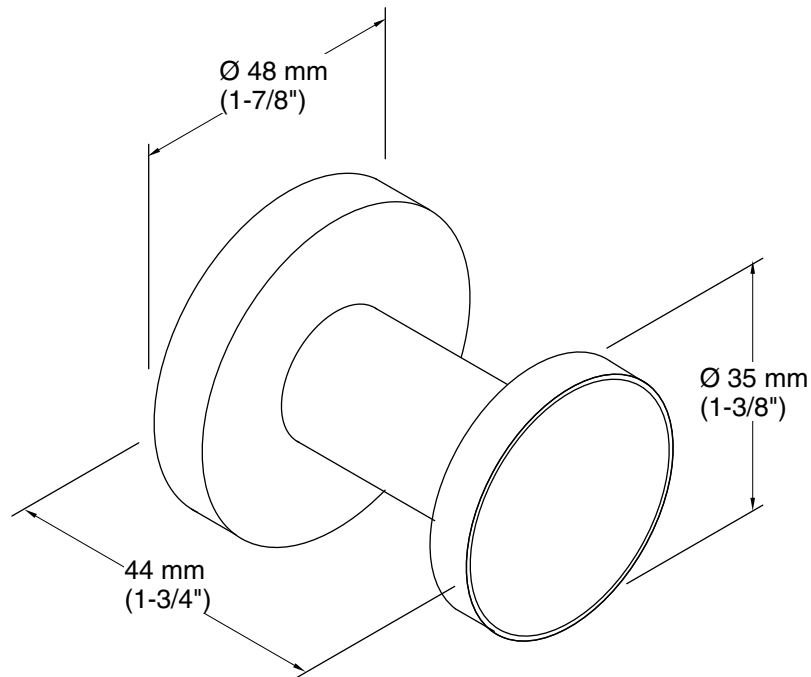

Color	Code	Description
-------	------	-------------

	CP	Polished Chrome
---	----	-----------------

Technical Information

All product dimensions are nominal.

Material: Metal

Notes

Install this product according to the installation guide.