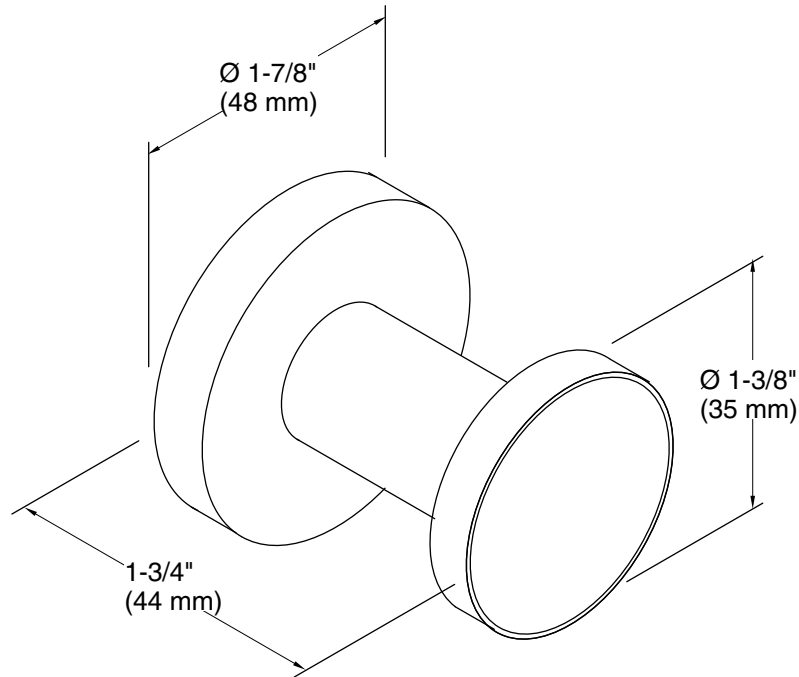

Technical Information

All product dimensions are nominal.

Material: Metal

Notes

Install this product according to the installation guide.