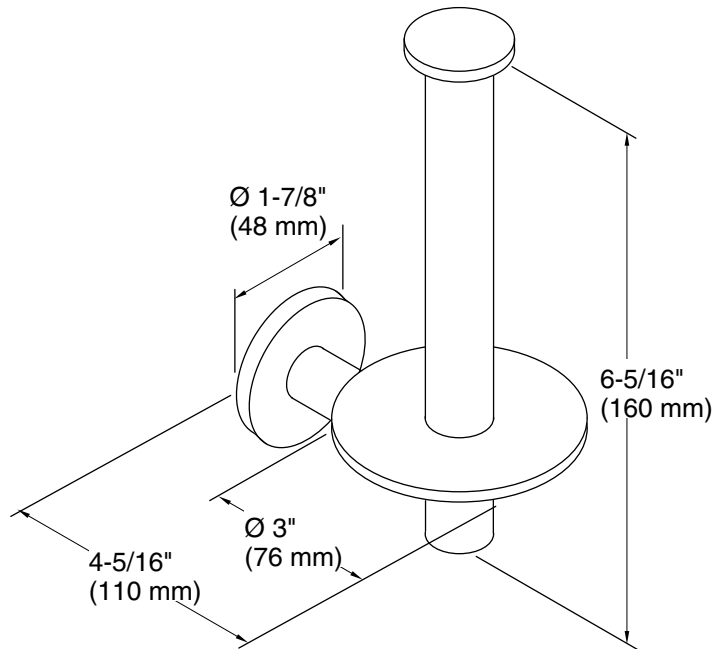

Features

- Vertical holder makes changing toilet paper quick and simple
- Coordinates with other products in the Purist collection

Material

- Solid-brass construction for durability and reliability
- KOHLER® finishes resist corrosion and tarnishing

Technical Information

All product dimensions are nominal.

Material: Metal

Notes

Install this product according to the installation guide.