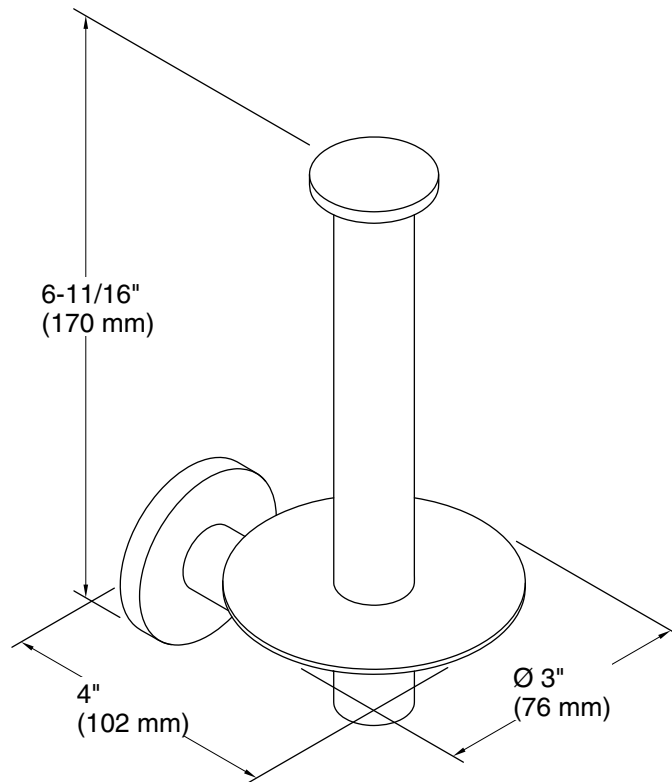

Technical Information

All product dimensions are nominal.

Material: Brass, Zinc

Notes

Install this product according to the installation guide.

CAUTION: Risk of personal injury. Do not install these products in any area where they are likely to be used inadvertently as a grab bar or support bar. These products are not designed or intended for use as a grab bar or support bar.