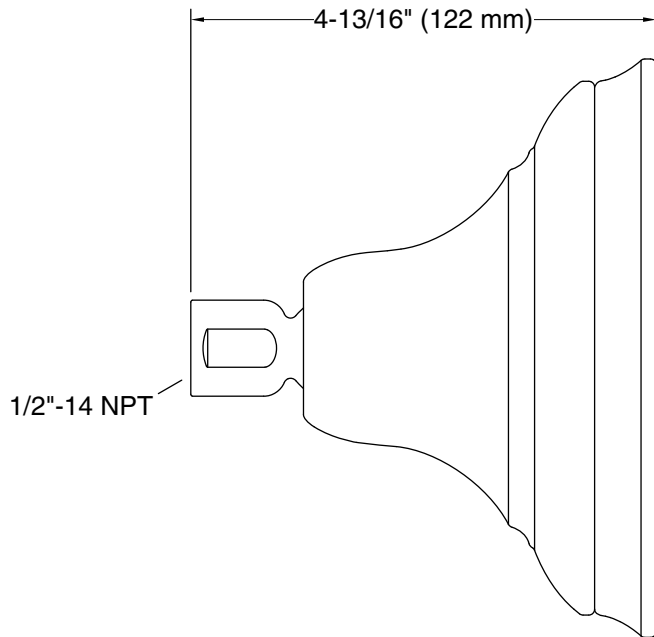

Features

- Single-function showerhead with 48 nozzle 5-15/16" (151 mm) diameter sprayface
- Optimized sprayface for maximum performance
- MasterClean™ sprayface features an easy-to-clean surface that withstands mineral buildup and maximizes spray performance
- Complements Bancroft faucets and accessories
- 1.75 gpm (6.6 lpm) maximum flow rate

Available Colors/Finishes

Color tiles intended for reference only.

Color	Code	Description
	CP	Polished Chrome
	BN	Vibrant® Brushed Nickel

Technical Information

All product dimensions are nominal.

Showerhead/Body Spray: