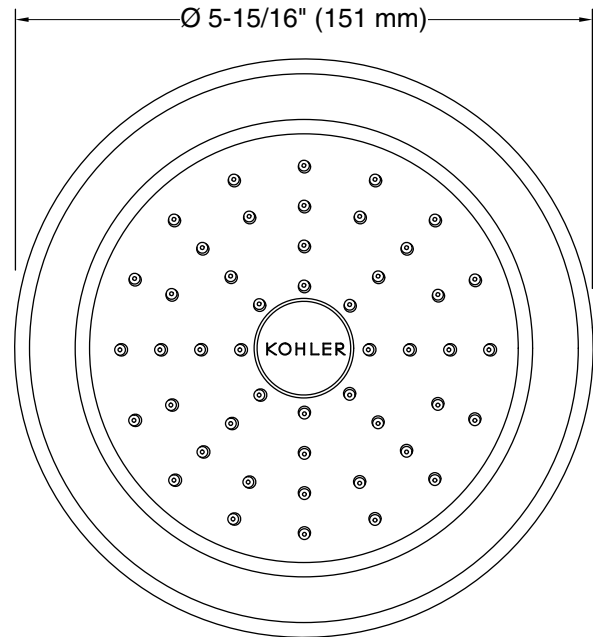

Features

- Single-function showerhead with 48 nozzle 5-15/16" (151 mm) diameter sprayface
- Optimized sprayface for maximum performance
- MasterClean™ sprayface features an easy-to-clean surface that withstands mineral buildup and maximizes spray performance
- Complements Bancroft faucets and accessories
- 1.75 gpm (6.6 lpm) maximum flow rate

Technology

- Katalyst® air-induction technology infuses water with air, creating bigger drops for a more powerful spray

Installation

- 1/2 -14 NPT connection

Recommended Products/Accessories

- K-7397 Shower Arm and Flange
- K-23723 Faucet cleaner

Available Colors/Finishes

Color tiles intended for reference only.

Color	Code	Description
	CP	Polished Chrome
	BN	Vibrant® Brushed Nickel

Technical Information

All product dimensions are nominal.

Showerhead/Body Spray: