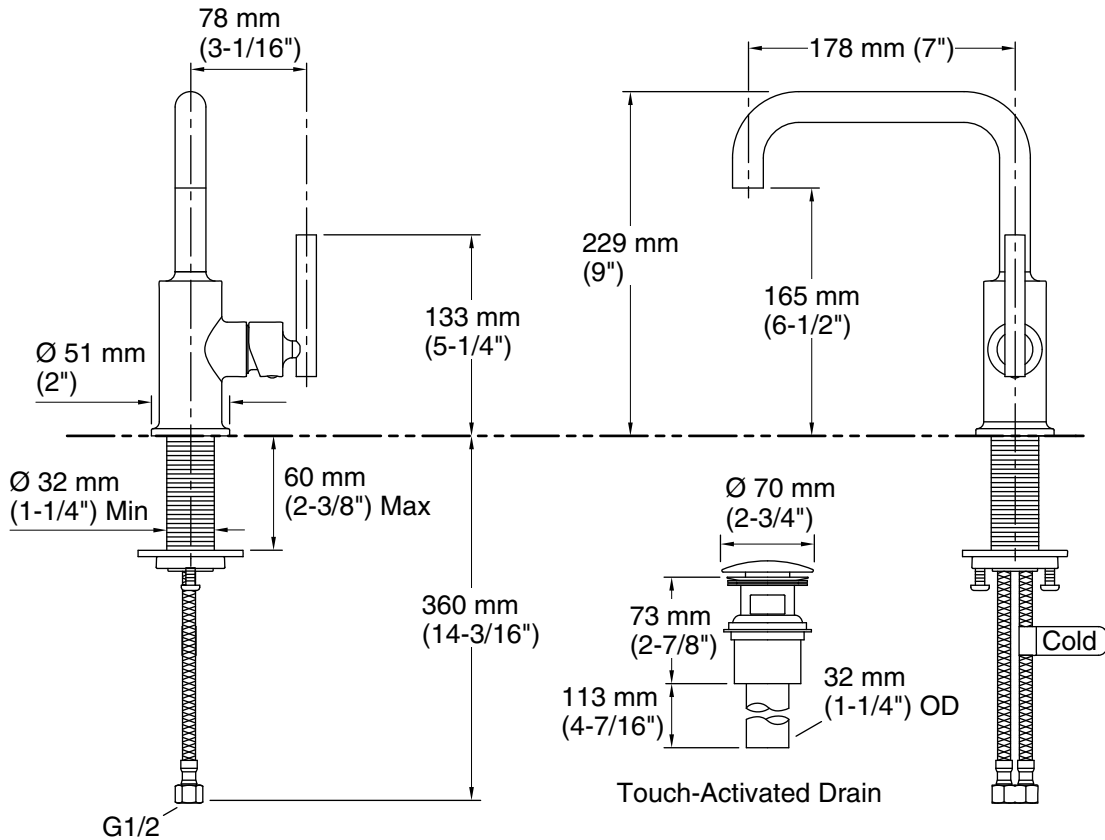

Features

- Metal construction
- KOHLER ceramic disc valves exceed industry longevity standards for a lifetime of durable performance
- Lever handle
- Includes flexible G 1/2 supply hoses for easy installation
- Includes drain

Technical Information

All product dimensions are nominal.

Faucet:

Flow rate: 2.37 gal/min (9 l/min)

Notes

Install this product according to the installation instructions.