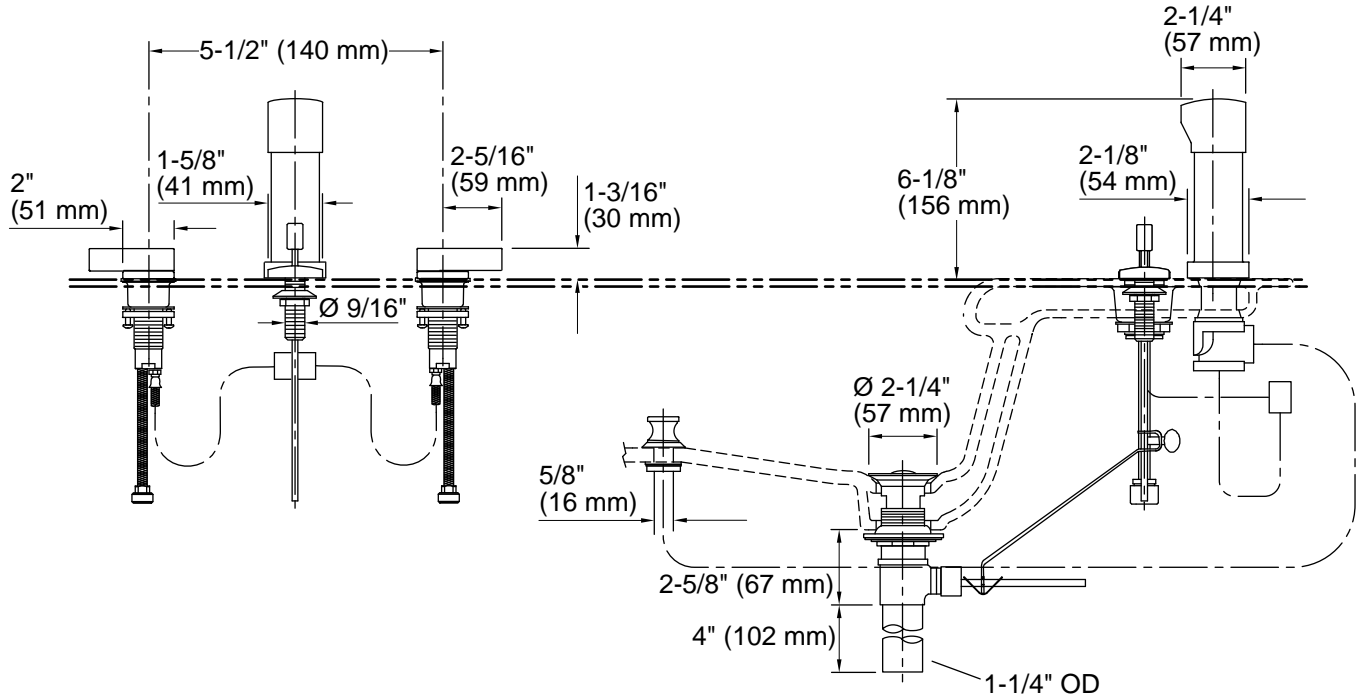

Features

- Reversible quarter-turn washerless ceramic disc valves
- Fixture-mount transfer valve/vacuum breaker
- Vertical spray
- Pop-up drain with lift rod and tailpiece
- Available with lever handle
- Metal construction

Material

- Brass valve bodies

Installation

- Flexible connections for easy installation

Recommended Products/Accessories

- K-23726 Drain treatment
- K-23723 Faucet cleaner

Codes/Standards

ASME A112.18.1/CSA B125.1
ASSE 1001
IAPMO Certification

KOHLER® Faucet Lifetime Limited Warranty

See website for detailed warranty information.

Technical Information

All product dimensions are nominal.

Drain included: Yes

Handshower:

Rated maximum flow: 2.56 gal/min (9.7 l/min)