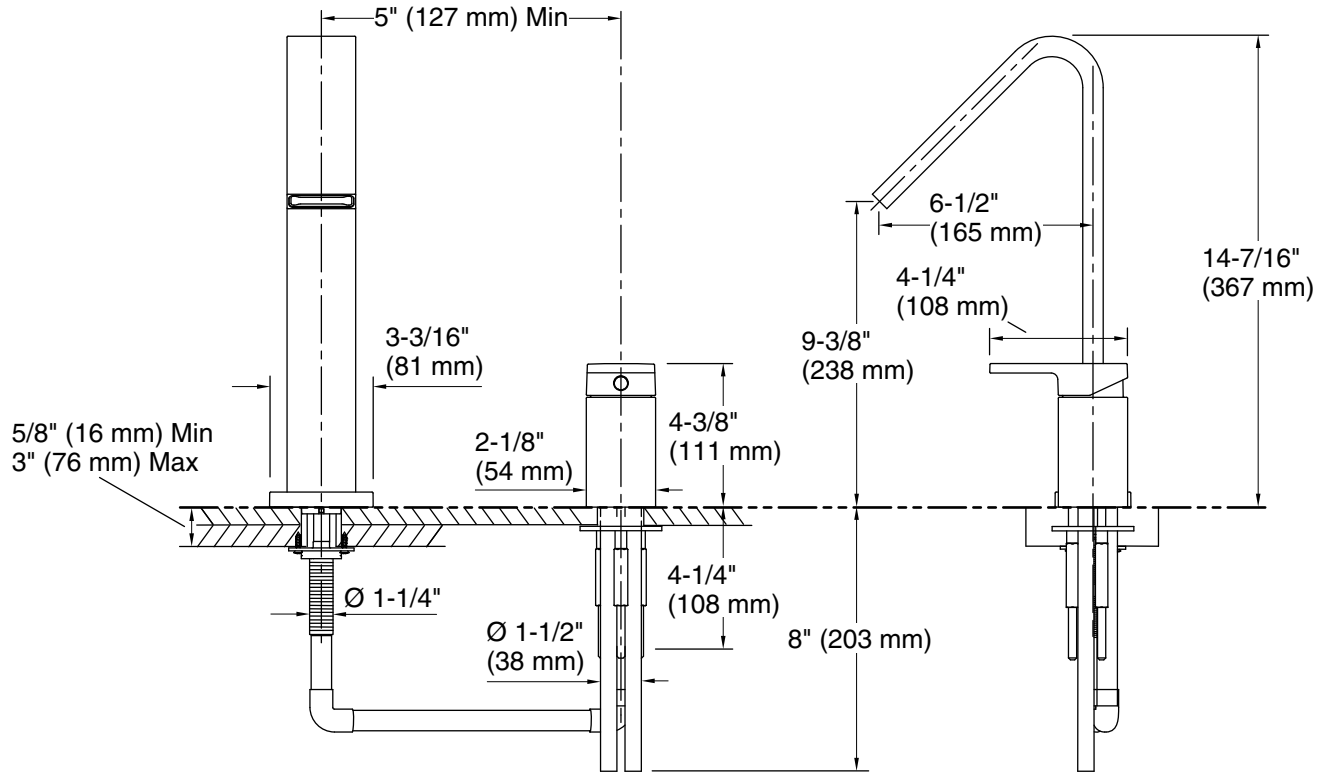

Technical Information

All product dimensions are nominal.

Faucet flow rate: 15 gal/min (56.8 l/min)

Drain included: No

Notes

Install this product according to the installation instructions.