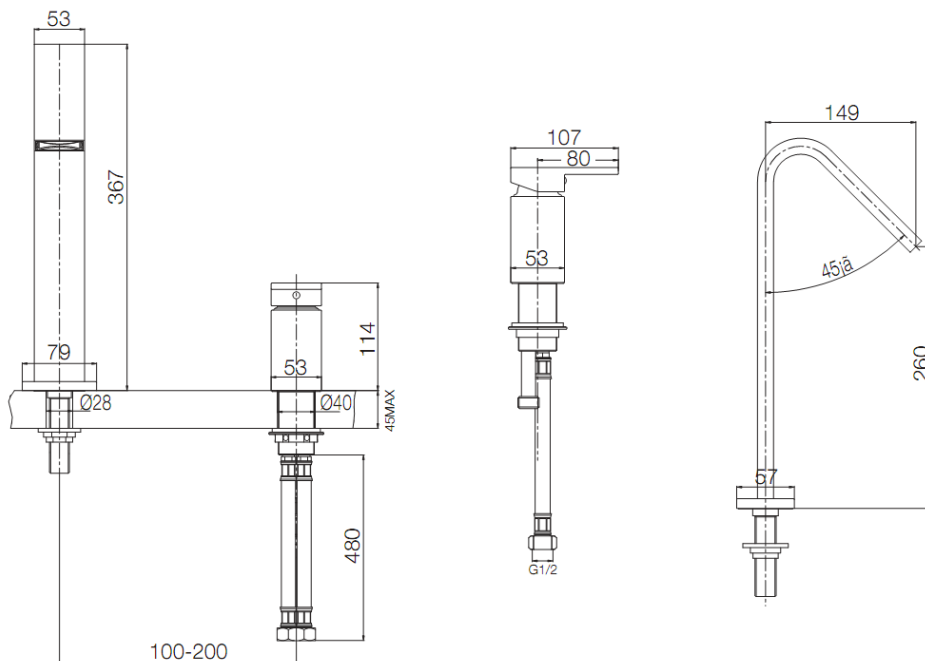

### Product Specification:

Model	Spout		Includes	Finish
	Reach	Height		
K -14675T-4	149mm	260mm	Valve, handle	CP

### Product Dimension:

K-14675T

\*The above information are subject to change without notice.