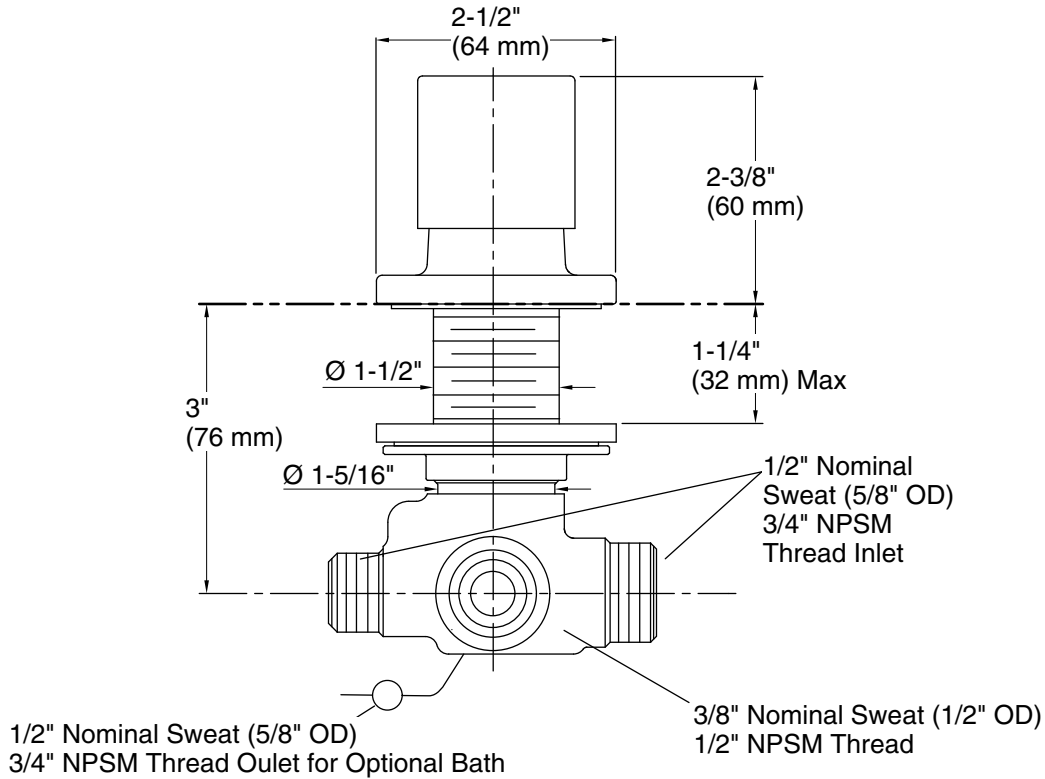

Technical Information

All product dimensions are nominal.

Handshower:

Rated maximum flow: 0 gal/min (0 l/min)

Notes

Install this product according to the installation guide.

Diverter valve has backflow protection.