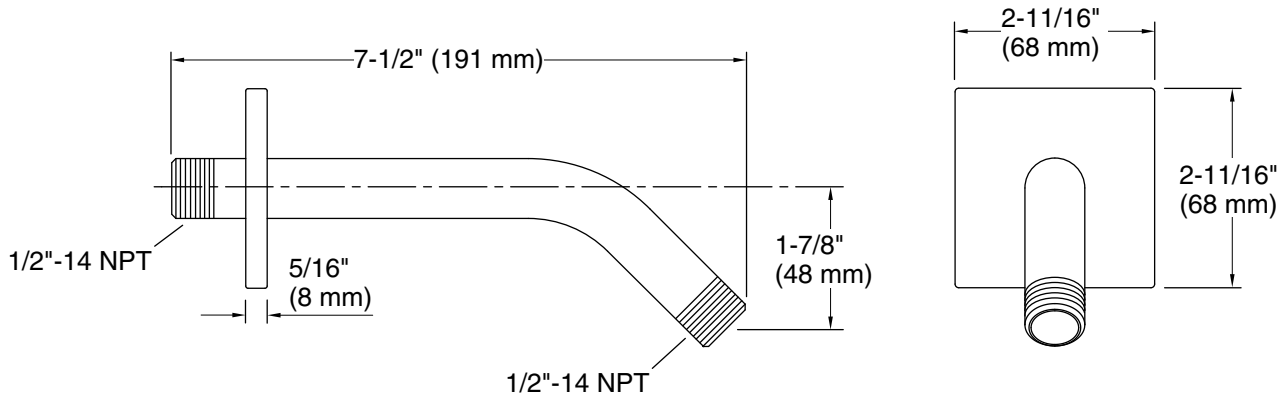

Features

- 1/2" NPT connection
- Coordinates with other products in the Loure® collection
- 7-1/2" (191 mm) x 1-7/8" (48 mm) x 2-11/16" (68 mm)

Material

- Solid-brass construction for durability and reliability

Color	Code	Description
	CP	Polished Chrome
	SN	Vibrant® Polished Nickel
	BN	Vibrant® Brushed Nickel

Technical Information

All product dimensions are nominal.

Handshower:

Rated maximum flow: 0 gal/min (0 l/min)

Notes

Measure your actual product for roughing-in details.