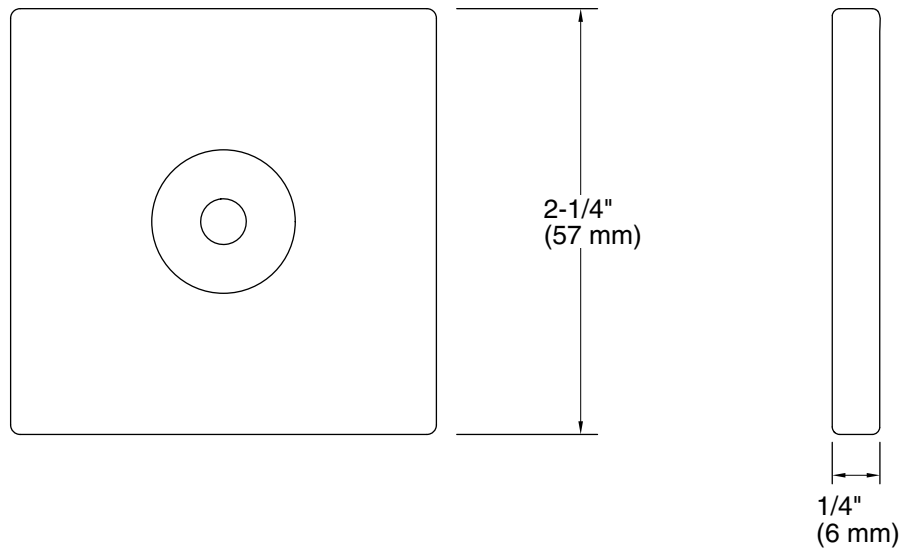

Technical Information

All product dimensions are nominal.

Handshower:

Rated maximum flow: 0 gal/min (0 l/min)

Notes

Install this product according to the installation guide.

ADA compliant when installed to the specific requirements of these regulations.