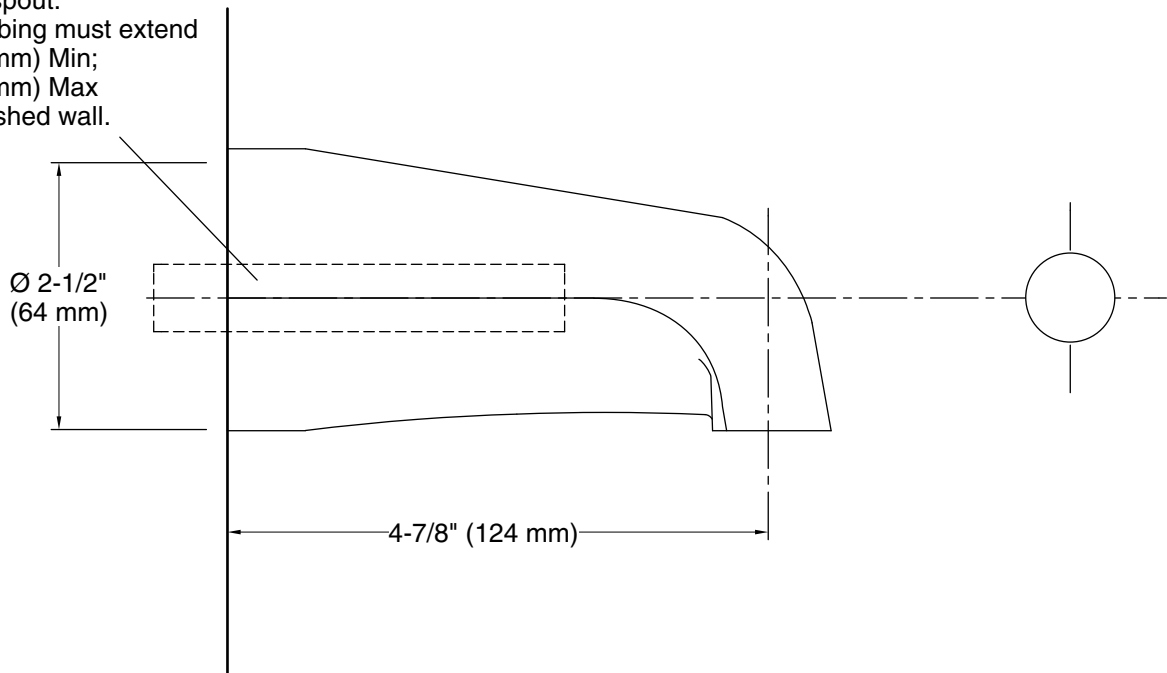

Features

- 4-7/8" (124 mm) nondiverter spout with slip-fit connection
- Coordinates with Coralais faucets, accessories, and showering components to complete your bathroom

Material

- KOHLER® finishes resist corrosion and tarnishing
- Premium metal construction for durability and reliability

For slip-fit spout:
 5/8" OD Tubing must extend
 1-1/2" (38 mm) Min;
 2-7/8" (73 mm) Max
 beyond finished wall.

Technical Information

All product dimensions are nominal.

Drain included: No

Spout:

Spout reach: 4-7/8" (124 mm)