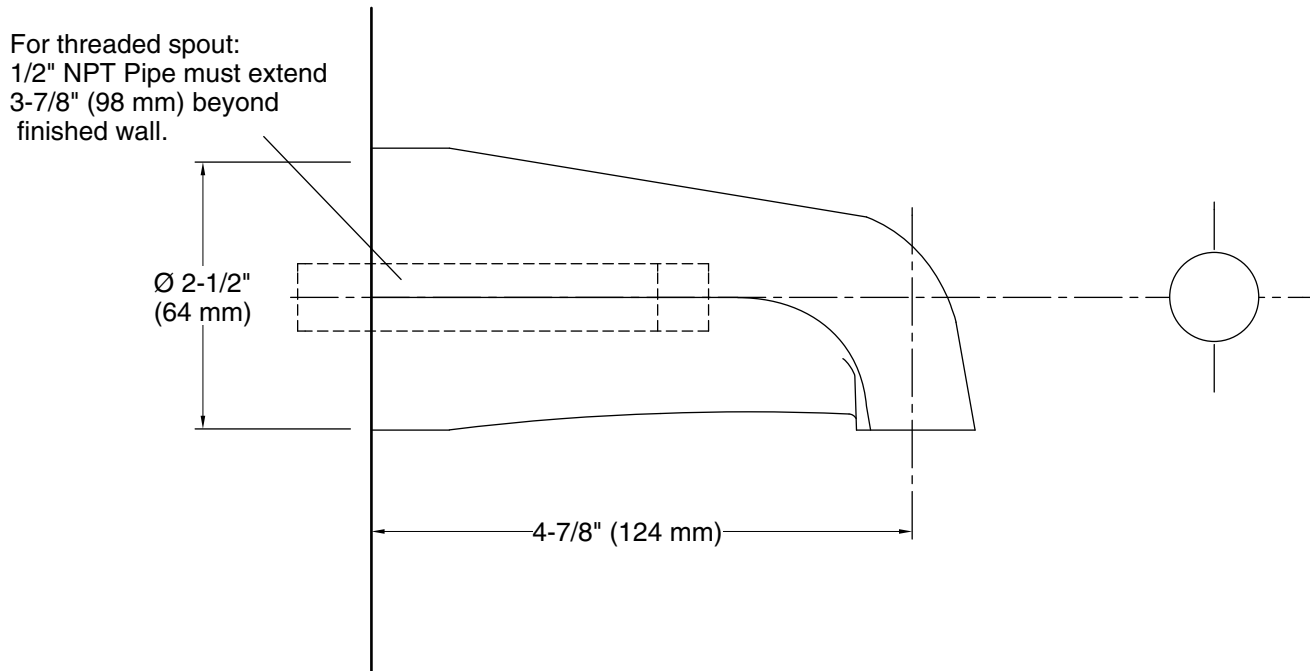

Features

- 4-7/8" (124 mm) nondiverter spout with 1/2" NPT connection
- Coordinates with Coralais faucets, accessories, and showering components to complete your bathroom

Material

- KOHLER® finishes resist corrosion and tarnishing
- Premium metal construction for durability and reliability

Technical Information

All product dimensions are nominal.

Drain included: No

Spout:

Spout reach: 4-7/8" (124 mm)

Handshower:

Rated maximum flow: 0 gal/min (0 l/min)

Notes