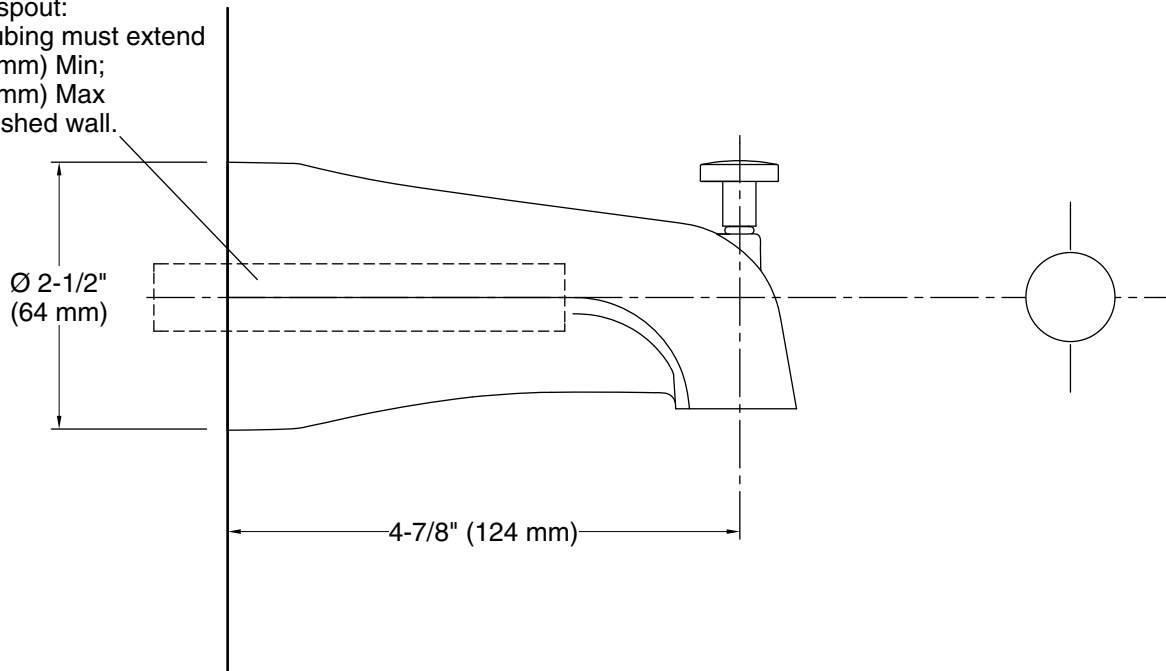

Features

- 4-7/8" diverter bath spout with slip-fit connection
- Coordinates with Coralais faucets, accessories, and showering components to complete your bathroom

Material

- KOHLER® finishes resist corrosion and tarnishing
- Premium metal construction for durability and reliability

See website for detailed warranty information.

For slip-fit spout:
5/8" OD Tubing must extend
1-1/2" (38 mm) Min;
2-7/8" (73 mm) Max
beyond finished wall.

Technical Information

All product dimensions are nominal.

Drain included: No

Spout:

Spout reach: 4-7/8" (124 mm)

Handshower:

Rated maximum flow: 0 gal/min (0 l/min)

Notes

Install this product according to the installation guide.