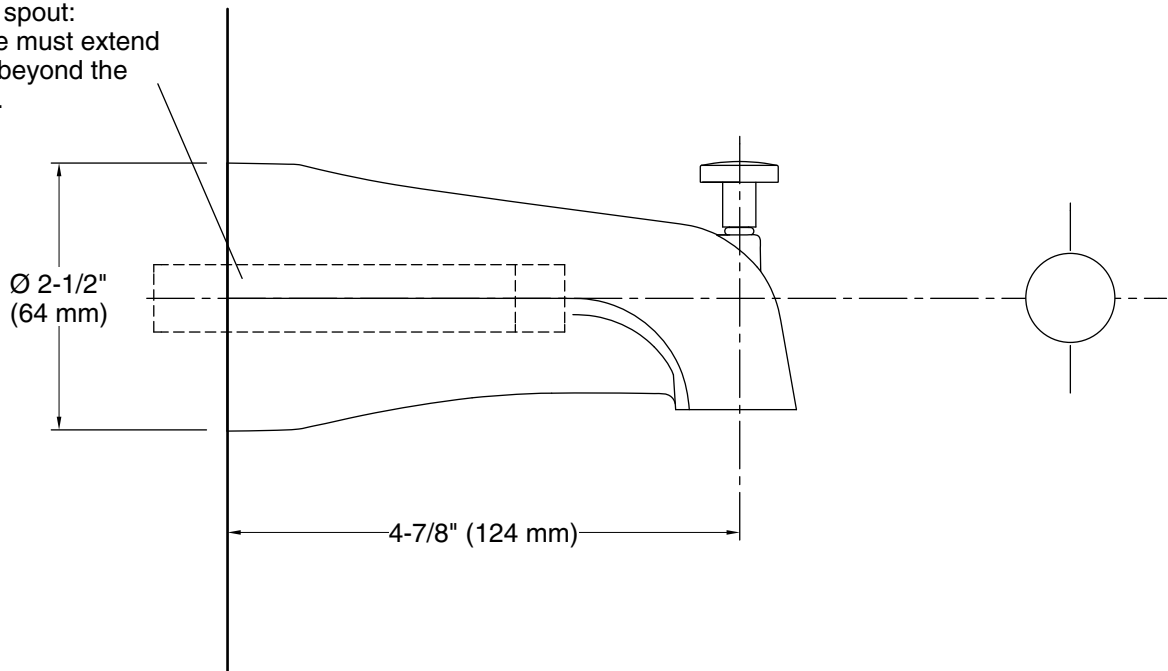

For threaded spout:
1/2" NPT pipe must extend
4" (102 mm) beyond the
finished wall.

Technical Information

All product dimensions are nominal.

Drain included: No

Spout:

Spout reach: 4-7/8" (124 mm)

Handshower:

Rated maximum flow: 0 gal/min (0 l/min)

Notes

Install this product according to the installation guide.