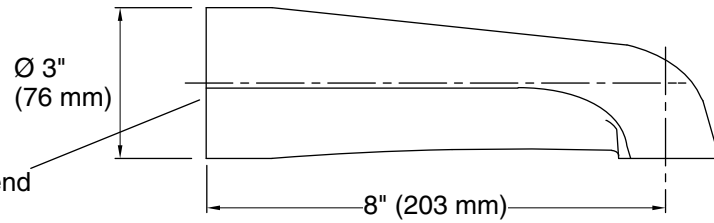

Features

- 8" (203 mm) nondiverter bath spout with 1/2" NPT connection
- Coordinates with Coralais faucets, accessories, and showering components to complete your bathroom

Material

- Premium metal construction for durability and reliability
- KOHLER[®] finishes resist corrosion and tarnishing

For 1/2" NPT spout, pipe must extend 7" (178 mm) beyond finished wall.

Technical Information

All product dimensions are nominal.

Drain included: No

Spout:

Handshower:

Rated maximum flow: 0 gal/min (0 l/min)