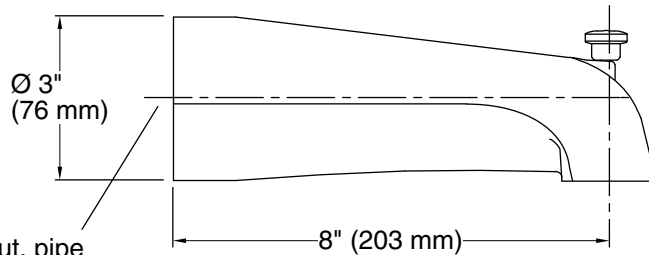

For 1/2" NPT spout, pipe must extend 7" (178 mm) beyond finished wall.

Technical Information

All product dimensions are nominal.

Drain included: No

Spout:

Handshower:

Rated maximum flow: 0 gal/min (0 l/min)

Notes

Install this product according to the installation guide.