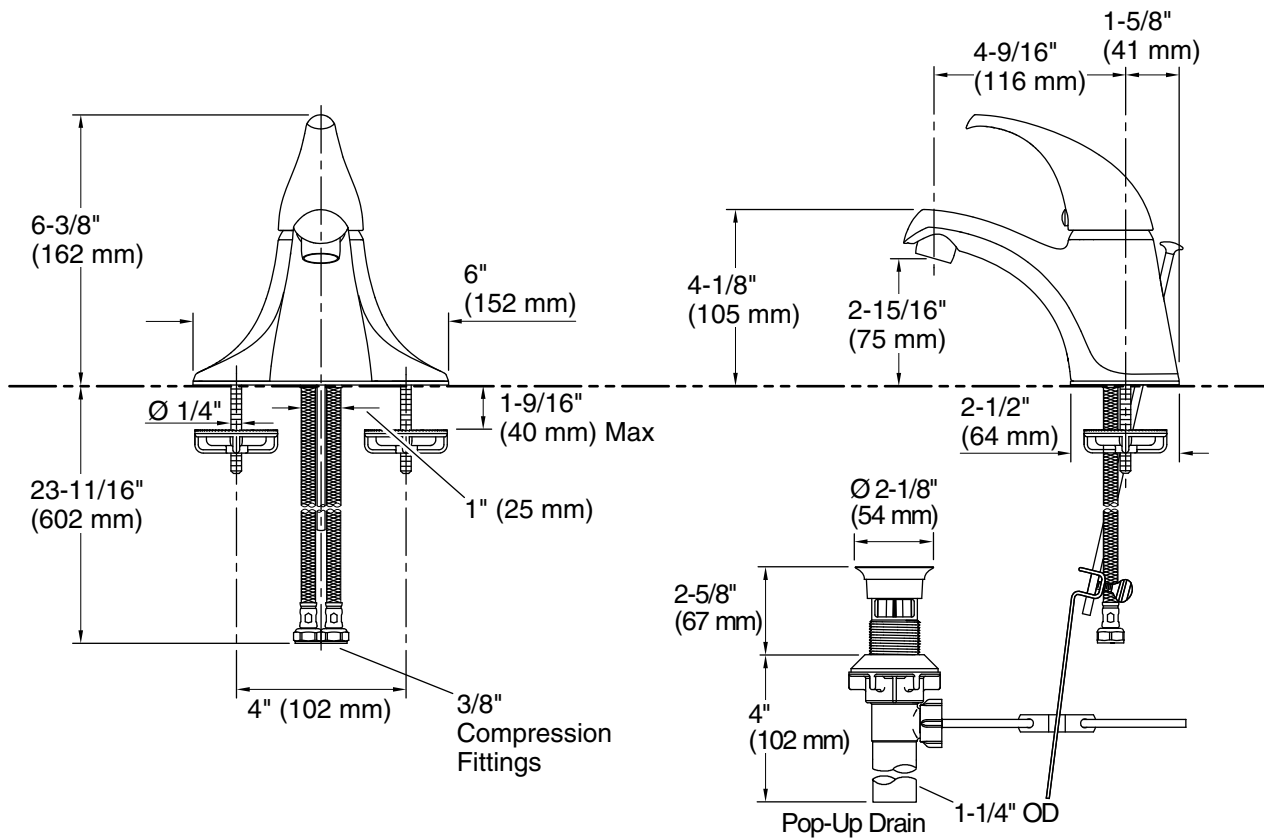

### Features

- 1.2 gpm (4.5 lpm) maximum flow rate
- 4-3/16" (107 mm) stationary spout reach
- Single lever handle allows for both volume and temperature control
- KOHLER® ceramic disc valves exceed industry longevity standards for a lifetime of durable performance
- Red/blue indexing on handle
- Temperature memory allows faucet to be turned on and off at the temperature set during prior usage
- Includes plastic pop-up drain with 1-1/4" tailpiece
- Coordinates with Coralais faucets, accessories, and showering components to complete your bathroom

### Installation

- Bath- or deck-mount
- Preattached flexible supply lines simplify installation
- Preassembled handle and flexible supply hoses simplify installation
- For 4" (102 mm) centers

## Technical Information

All product dimensions are nominal.

### Spout:

Spout reach: 4-9/16" (116 mm)