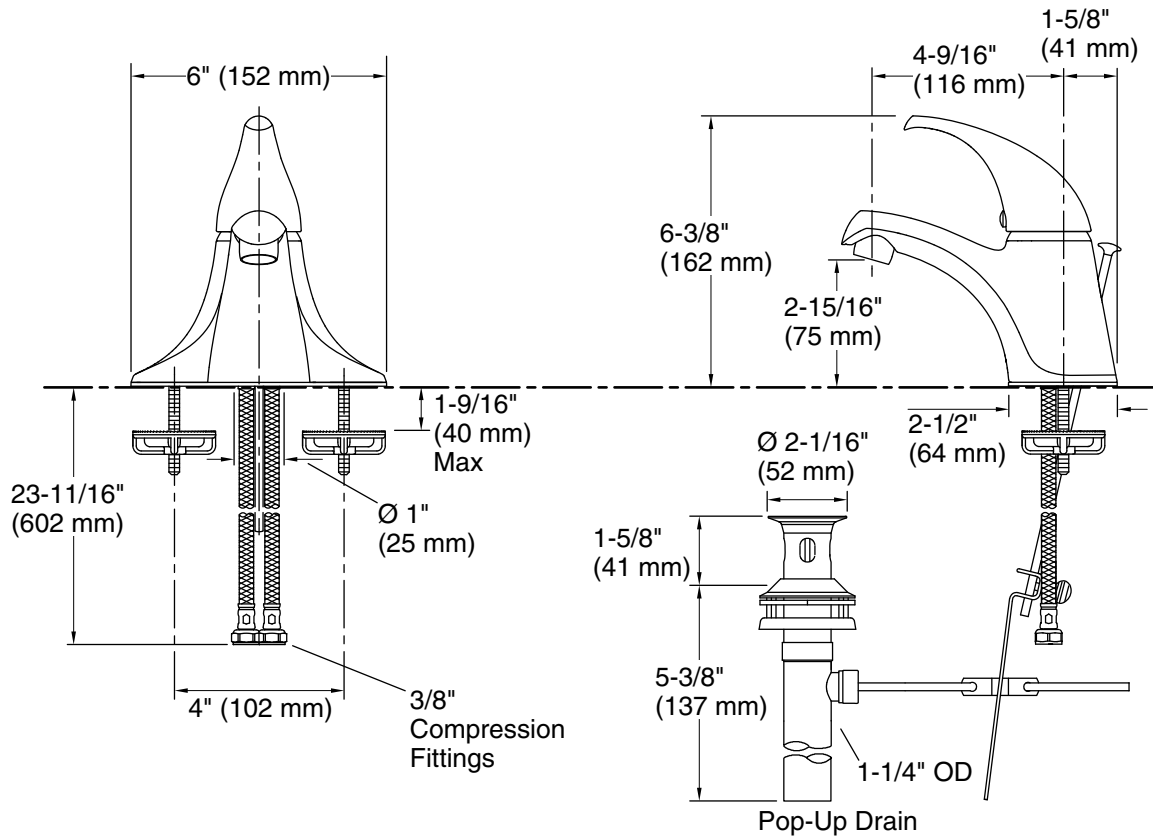

### Features

- 1.2 gpm (4.5 lpm) maximum flow rate
- 4-3/16" (107 mm) stationary spout reach
- Single lever handle allows for both volume and temperature control
- KOHLER® ceramic disc valves exceed industry longevity standards for a lifetime of durable performance
- Red/blue indexing on handle
- Temperature memory allows faucet to be turned on and off at the temperature set during prior usage
- Includes metal pop-up drain with 1-1/4" (32 mm) tailpiece
- Coordinates with Coralais faucets, accessories, and showering components to complete your bathroom

### Installation

- Bath- or deck-mount
- Preattached flexible supply lines simplify installation
- Preassembled handle and flexible supply hoses simplify installation
- For 4" (102 mm) centers

### Technical Information

All product dimensions are nominal.

#### Spout:

Spout reach: 4-9/16" (116 mm)