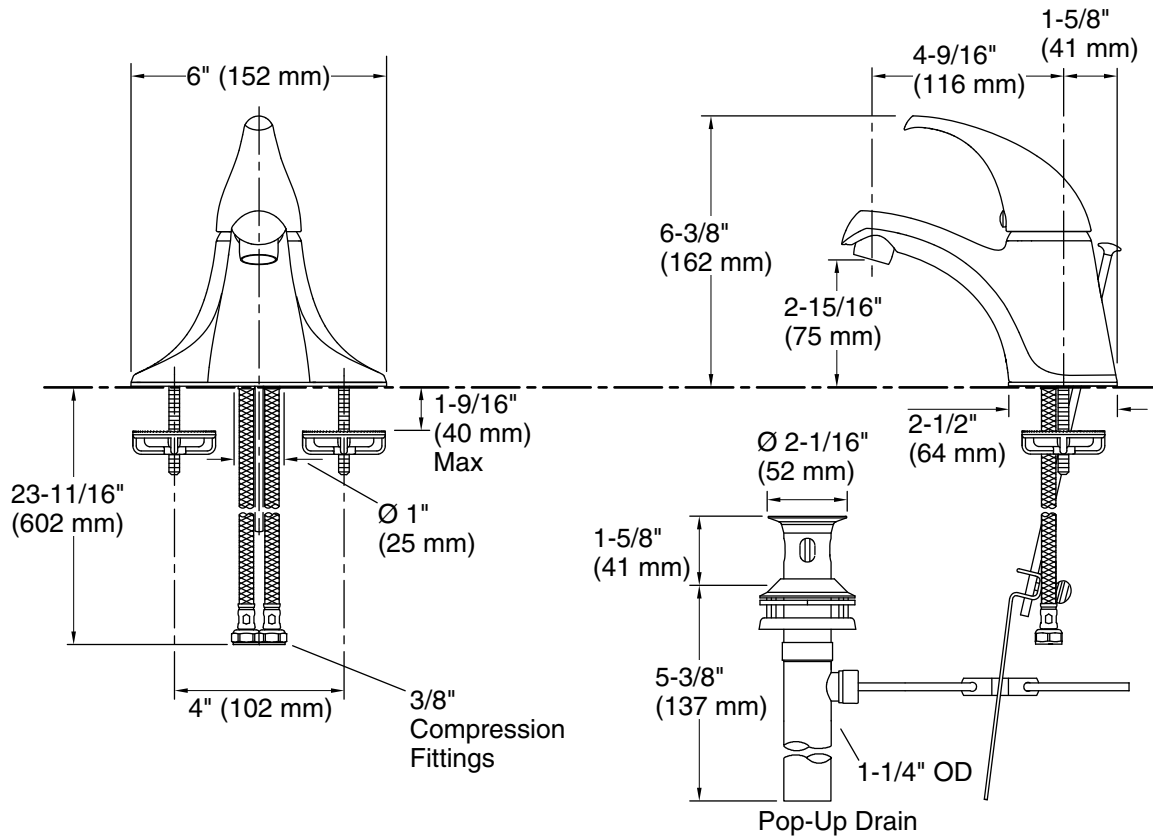

Features

- 1.2 gpm (4.5 lpm) maximum flow rate
- 4-3/16" (107 mm) stationary spout reach
- Single lever handle allows for both volume and temperature control
- KOHLER® ceramic disc valves exceed industry longevity standards for a lifetime of durable performance
- Red/blue indexing on handle
- Temperature memory allows faucet to be turned on and off at the temperature set during prior usage
- Includes metal pop-up drain with 1-1/4" (32 mm) tailpiece
- Coordinates with Coralais faucets, accessories, and showering components to complete your bathroom

Material

- Premium metal construction for durability and reliability
- KOHLER finishes resist corrosion and tarnishing

Installation

- Bath- or deck-mount
- Preattached flexible supply lines simplify installation
- Preassembled handle and flexible supply hoses simplify installation
- For 4" (102 mm) centers

KOHLER® Faucet Lifetime Limited Warranty

See website for detailed warranty information.

Technical Information

All product dimensions are nominal.

Faucet flow rate: 1.2 gal/min (4.5 l/min)

Drain included: Yes

Drain with overflow: Yes

Spout:

Spout reach: 4-9/16" (116 mm)

Notes

Install this product according to the installation guide.

ADA complaint for faucet handles only.

ADA, OBC, CSA B651 compliant when installed to the specific requirements of these regulations.