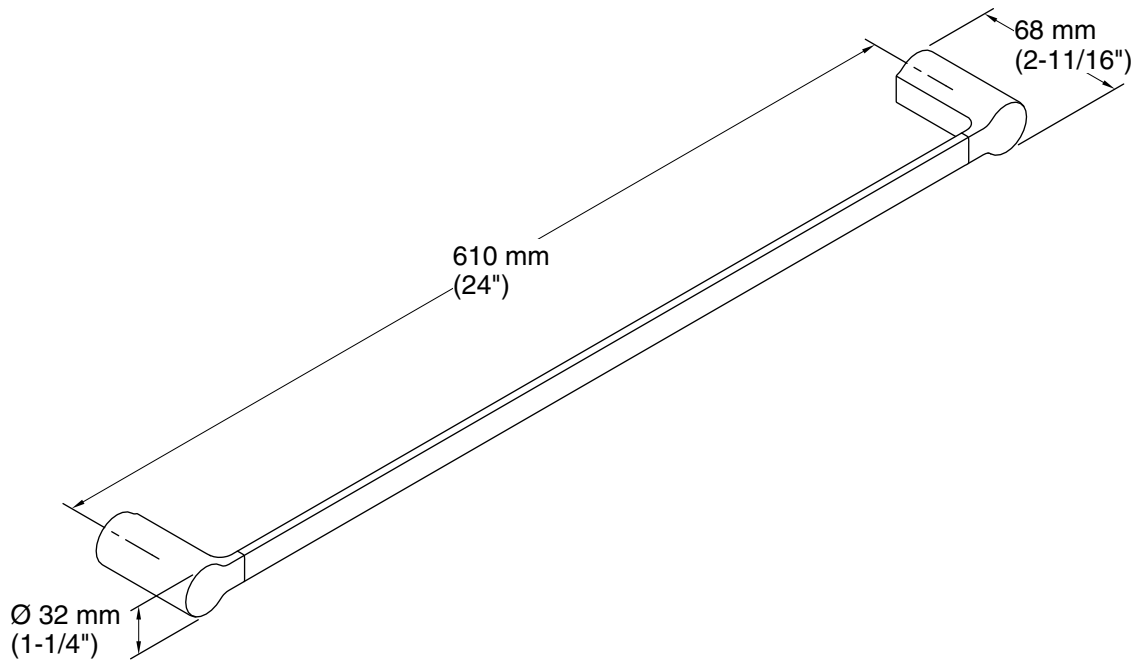

**Singulier™**  
Towel Bar  
**K-15205T**

**Features**

- Metal construction
- Complete range of faucets, accessories and showering components to coordinate a full bathroom
- Includes installation hardware

## Technical Information

All product dimensions are nominal.

Material: Metal