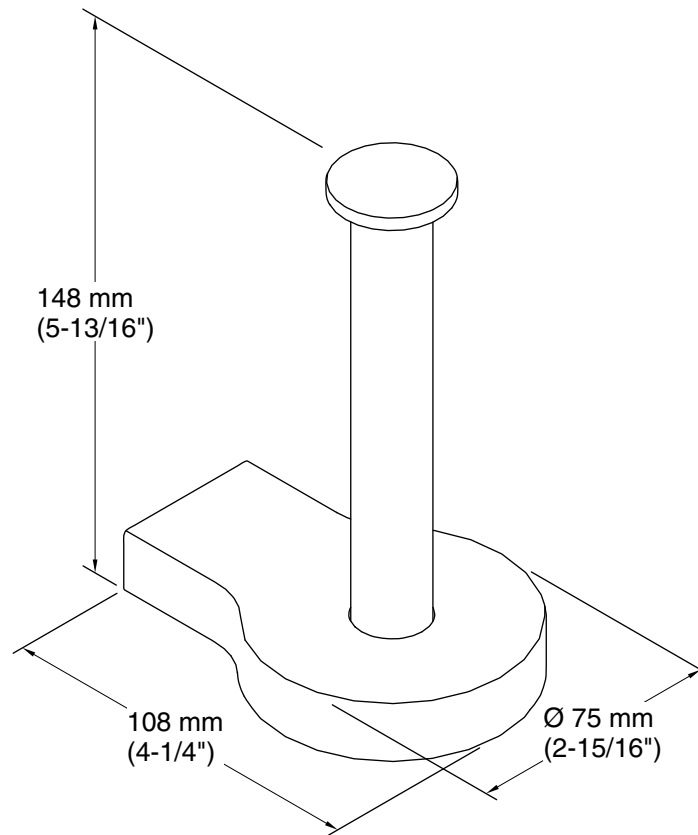

Singulier™
Toilet paper holder
K-15217T

Features

- Metal construction
- Complete range of faucets, accessories and showering components to coordinate a full bathroom
- Includes installation hardware
- Vertical installation

Technical Information

All product dimensions are nominal.

Material: Metal

Notes

Install this product according to the installation instructions.

CAUTION: Risk of personal injury. Do not install these products in any area where they are likely to be used inadvertently as a grab bar or support bar. These products are not designed or intended for use as a grab bar or support bar.