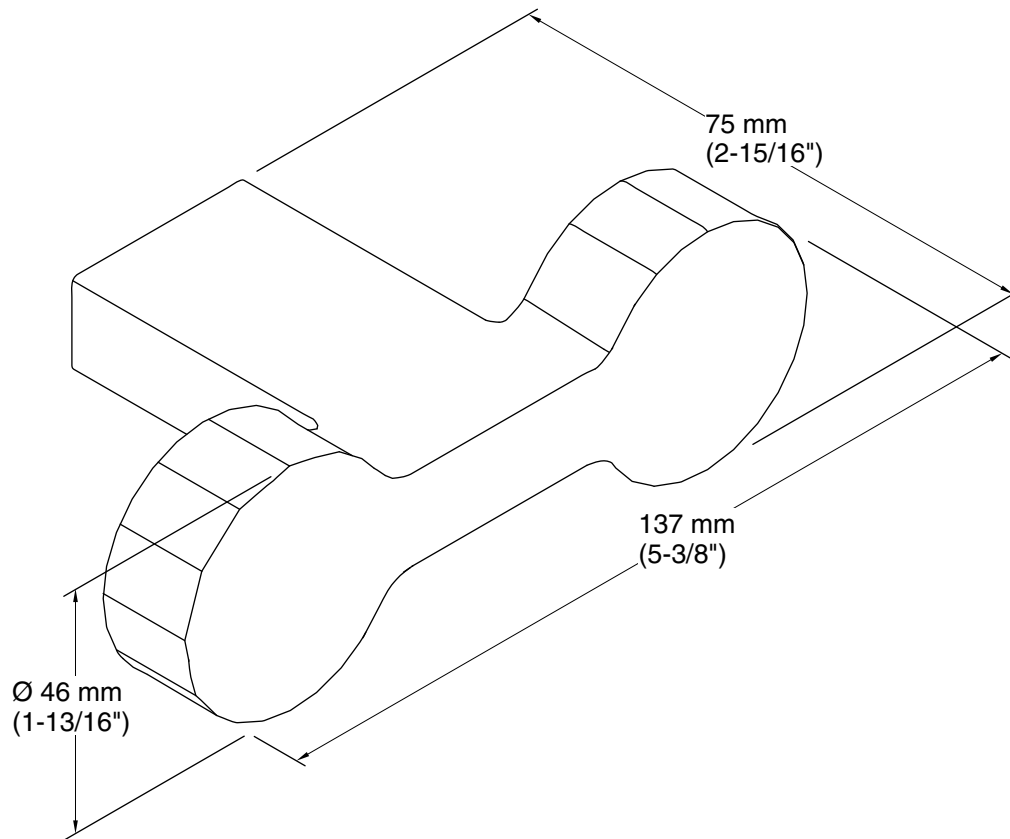

Technical Information

All product dimensions are nominal.

Material: Metal

Notes

Install this product according to the installation instructions.

CAUTION: Risk of personal injury. Do not install these products in any area where they are likely to be used inadvertently as a grab bar or support bar. These products are not designed or intended for use as a grab bar or support bar.