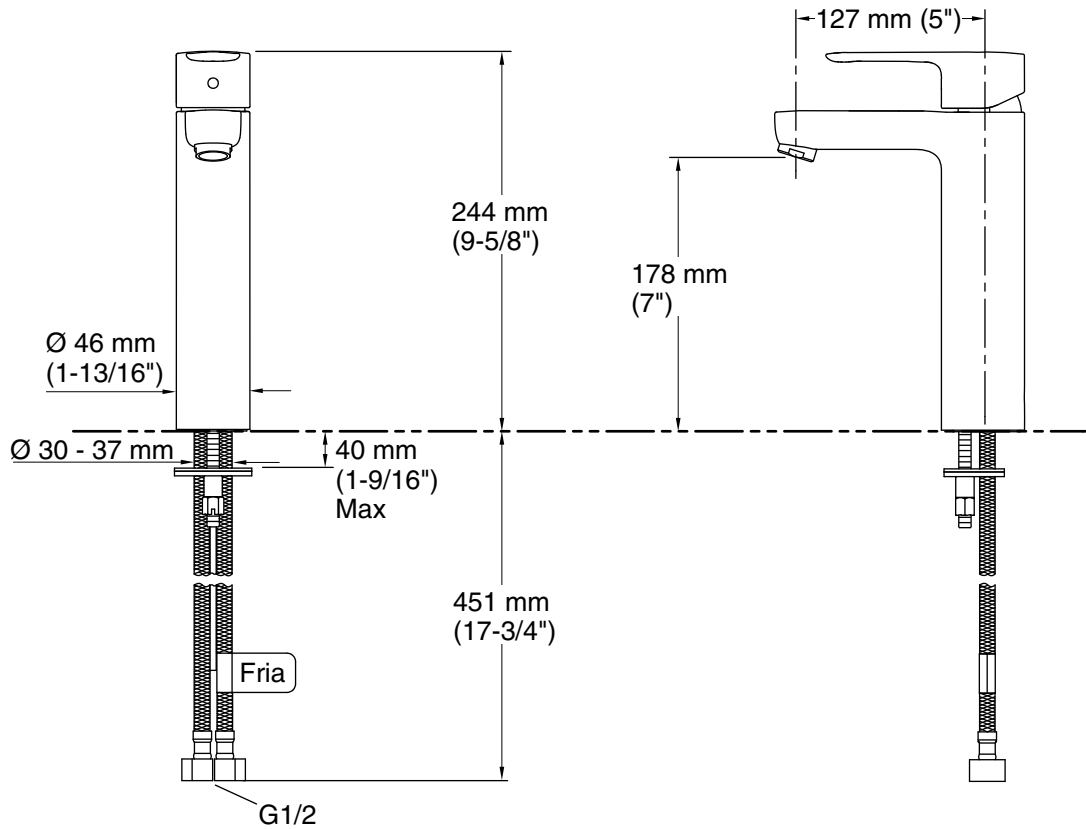

Features

- Metal construction
- Flexible G 1/2 supply hoses for easy installation

Material

- KOHLER[®] finishes resist corrosion and tarnishing

Codes/Standards

None Applicable

KOHLER[®] Produtos para Cozinhas e Banheiros Ltda Faucets Fifteen-Year Limited Warranty

See website for detailed warranty information.

Technical Information

All product dimensions are nominal.

Spout:

Spout reach: 4-15/16" (126 mm)

Notes

Install this product according to the installation guide.