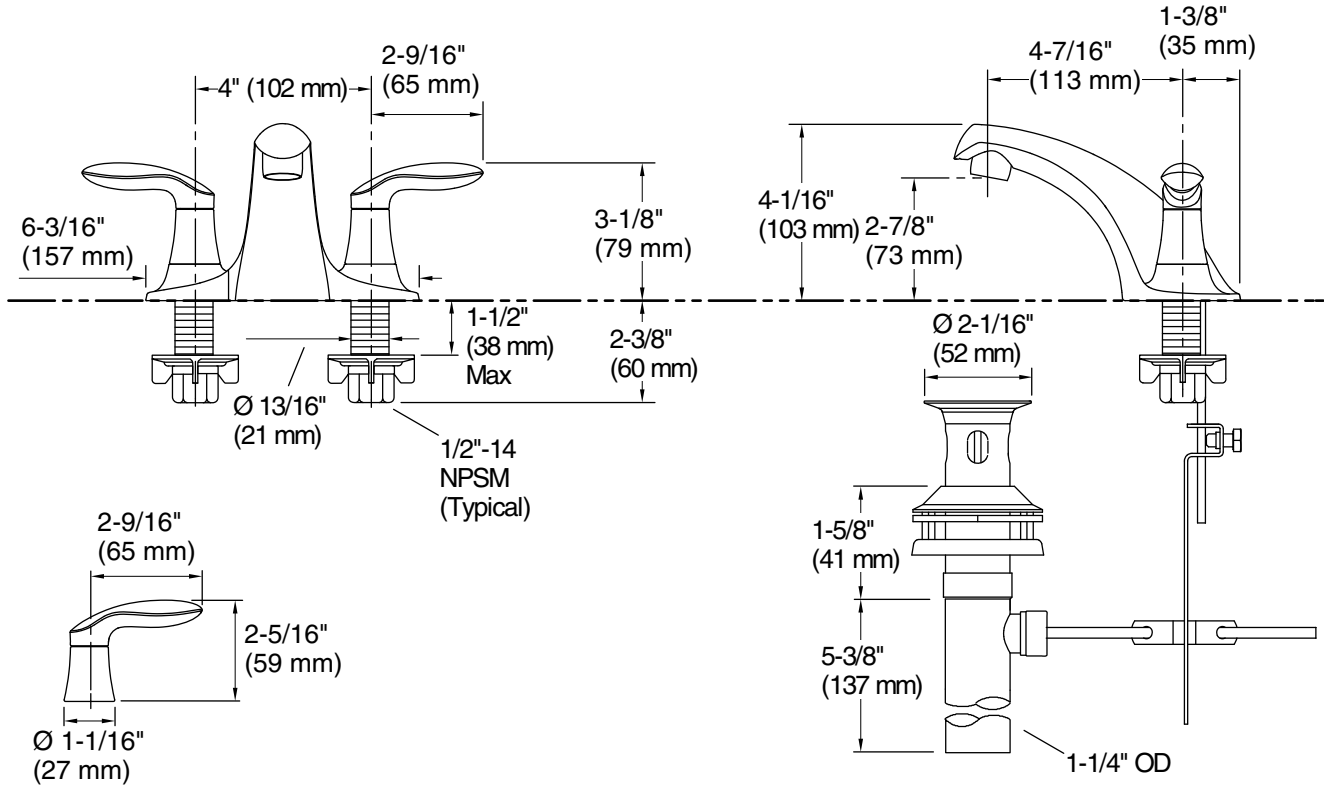

Features

- Two-handle centerset faucet for 4" (102 mm) centers
- 4-7/16" (112 mm) spout reach
- 1.2 gpm (4.5 lpm) maximum flow rate at 60 psi (4.14 bar)
- Includes metal pop-up drain with lift rod and 1-1/4" tailpiece
- KOHLER® ceramic disc valves exceed industry longevity standards for a lifetime of durable performance
- Red/blue indexing
- Reversible quarter-turn washerless ceramic disc valves
- Coordinates with Coralais faucets, accessories, and showering components to complete your bathroom

Material

- Premium metal construction for durability and reliability
- KOHLER® finishes resist corrosion and tarnishing

Installation

- For 4" (102 mm) centers
- Deck-mount
- Preattached flexible supply lines simplify installation

KOHLER® Faucet Lifetime Limited Warranty

See website for detailed warranty information.

Technical Information

All product dimensions are nominal.

Faucet:

Flow rate: 1.2 gal/min (4.5 l/min)

Drain included: Yes

Drain with overflow: Yes

Spout:

Spout reach: 4-7/16" (113 mm)

Handshower:

Rated maximum flow: 0 gal/min (0 l/min)

Notes

Install this product according to the installation guide.

ADA compliant for handles only.