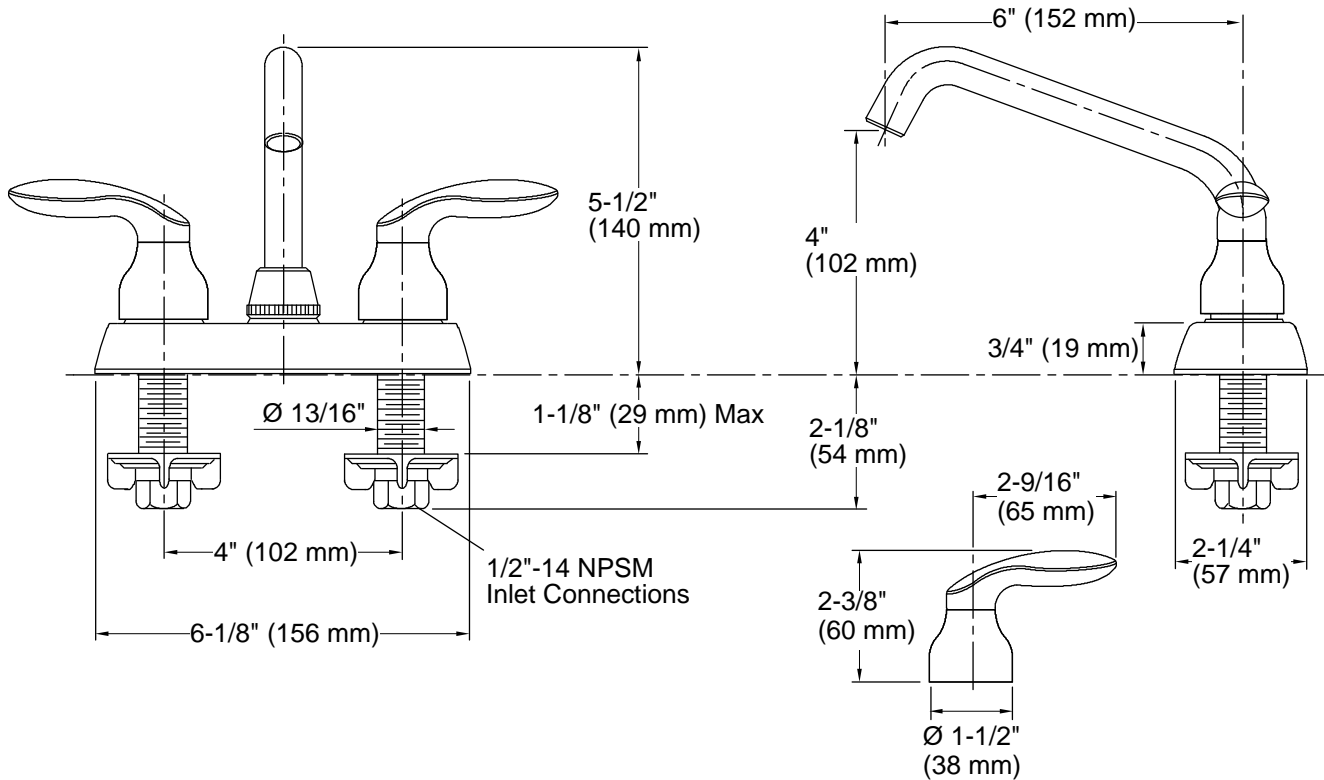

## Features

- Metal construction
- Quarter-turn washerless ceramic disc valves
- Plain-end swing spout with 6" (152 mm) reach
- Lever handles
- Less drain

## Installation

- For 4" (102 mm) centers

## Technical Information

All product dimensions are nominal.

### Spout:

Spout reach: 6" (152 mm)