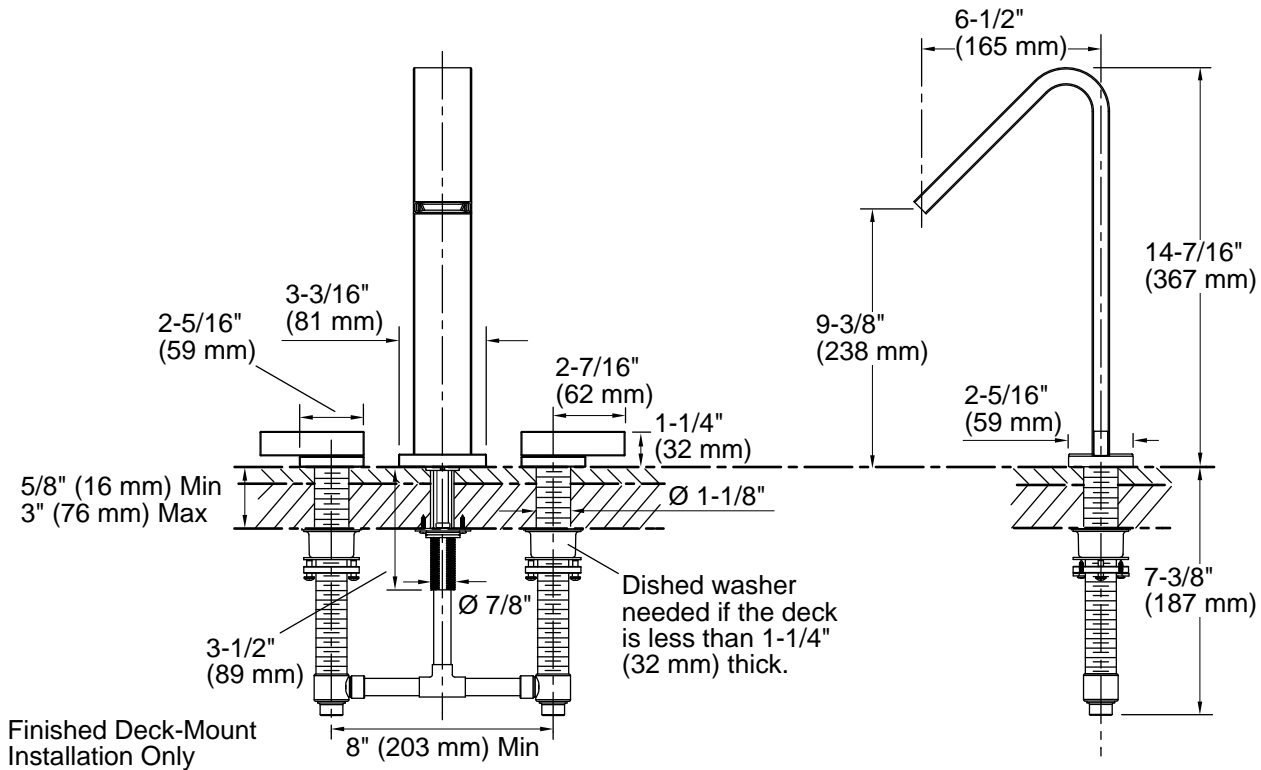

Technical Information

All product dimensions are nominal.

Faucet:

Flow rate: 12 gal/min (45.4 l/min)

Drain included: No

Spout:

Spout reach: 6-1/2" (165 mm)

Notes

Install this product according to the installation guide.

For a finished bath deck/rim less than 5/8" (16 mm) thick: Install wood reinforcing material to the underside of the deck/rim. The combined thickness of the reinforcing material and the deck/rim must not exceed 3" (76 mm).