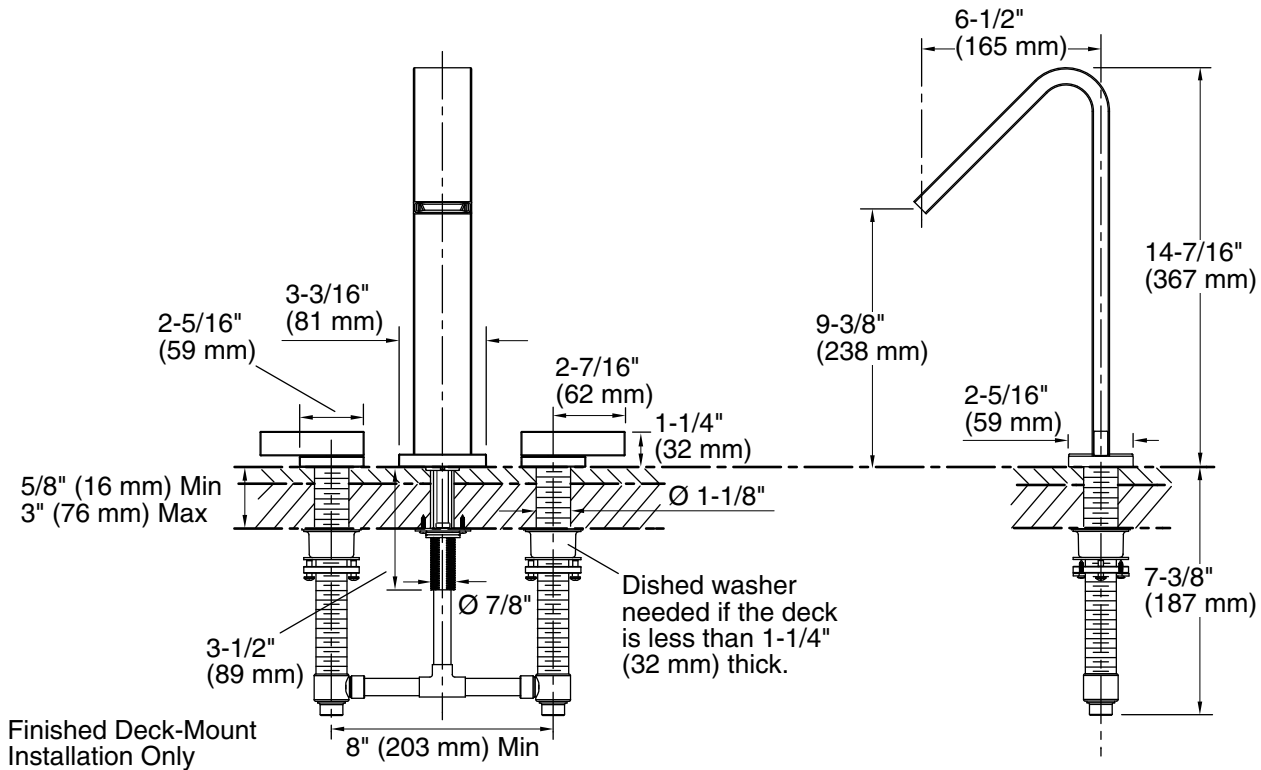

Technical Information

All product dimensions are nominal.

Faucet:

Flow rate: 12 gal/min (45.4 l/min)

Drain included: No

Spout:

Spout reach: 6-1/2" (165 mm)

Notes

Install this product according to the installation guide.

For a finished bath deck/rim less than 5/8" (16 mm) thick: Install wood reinforcing material to the underside of the deck/rim. The combined thickness of the reinforcing material and the deck/rim must not exceed 3" (76 mm).