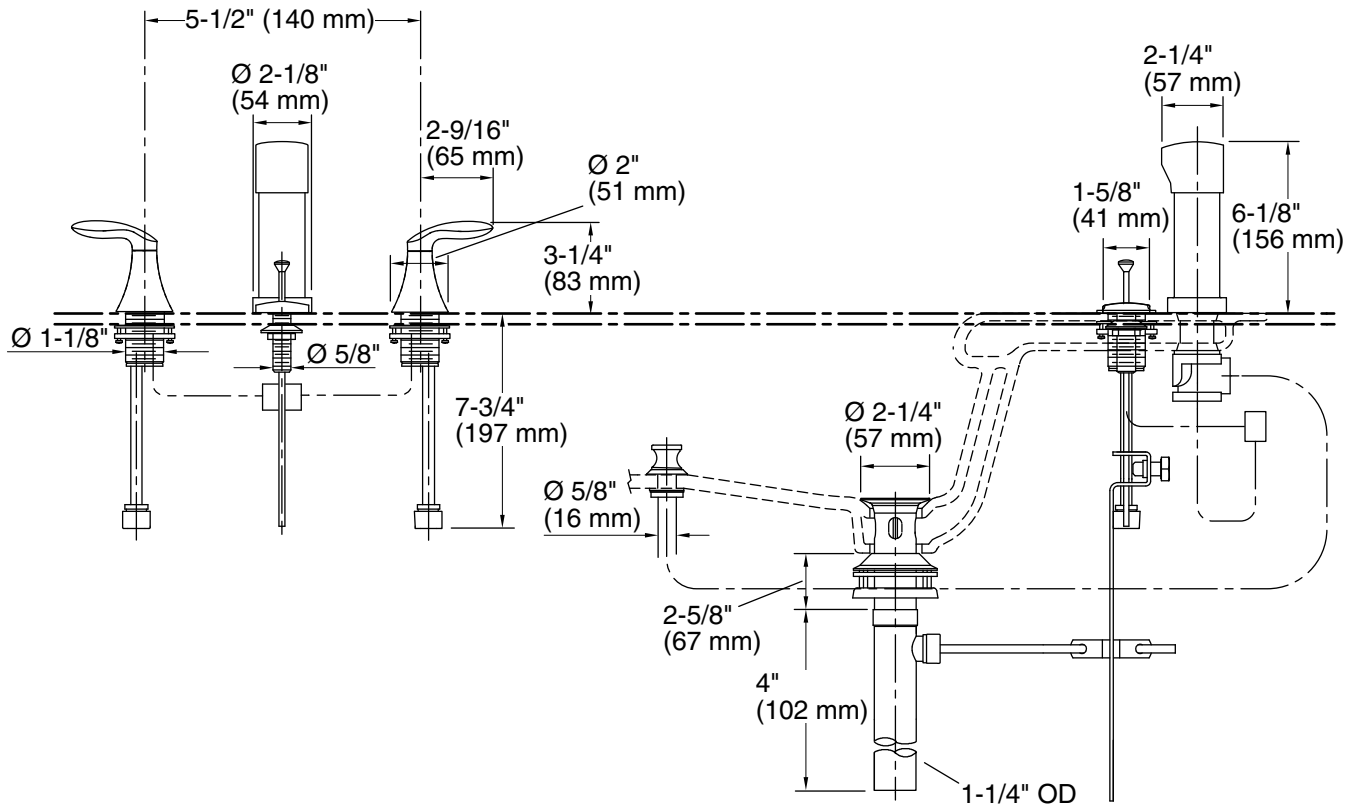

Technical Information

All product dimensions are nominal.

Drain included: Yes

Drain with overflow: Yes

Handshower:

Rated maximum flow: 0 gal/min (0 l/min)

Notes

Install this product according to the installation guide.