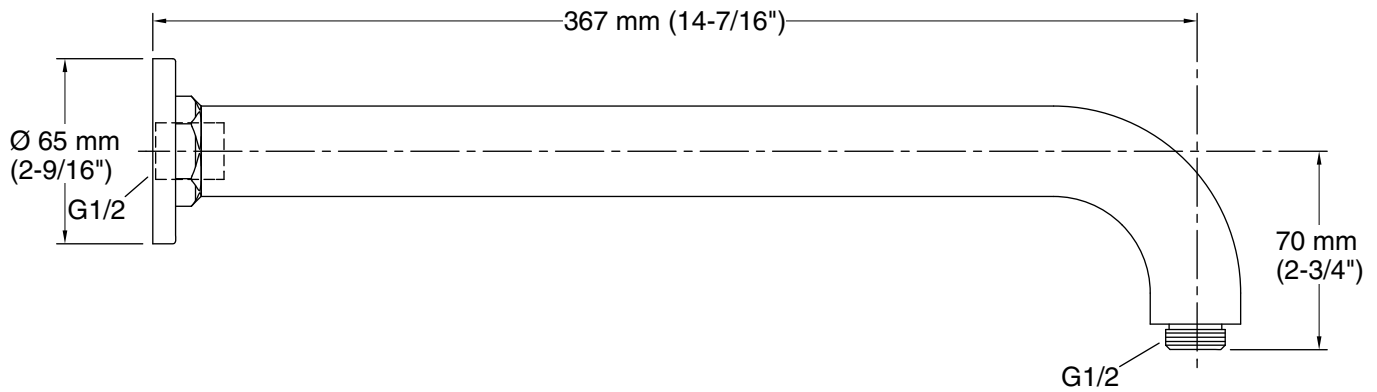

Features

- Wall-mount flange and installation
- Thread = G 1/2
- Includes flange

Material

- Brass
- KOHLER® finishes resist corrosion and tarnishing

Codes and Standards vary by country.
Consult your Kohler representative for detailed
information.

Warranty varies by country. See country
website for detailed warranty information.

Technical Information

All product dimensions are nominal.

Notes

Install this product according to the installation instructions.