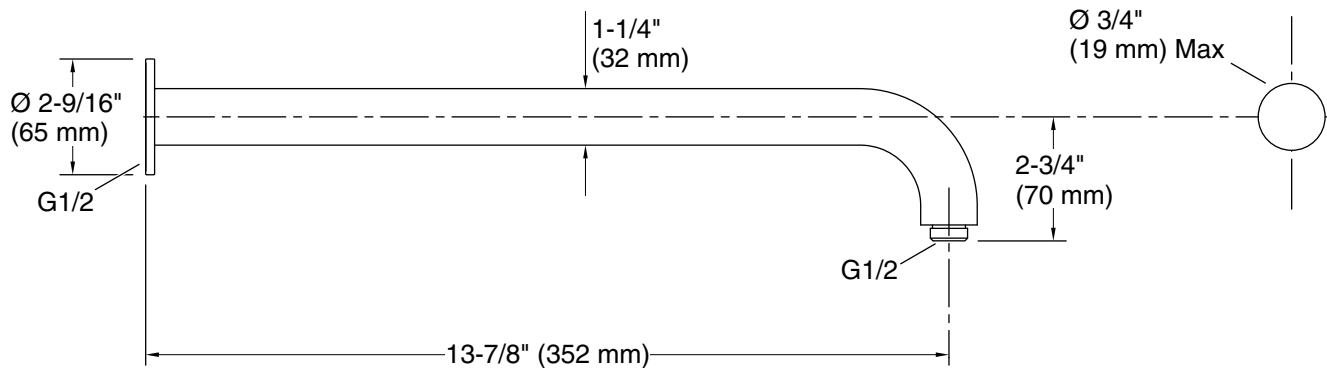

Features

- Includes flange

Material

- Brass
- KOHLER[®] finishes resist corrosion and tarnishing

Installation

- Easy installation – no special tools required
- Wall-mount
- G 1/2 connection

Codes/Standards

None Applicable

See website for detailed warranty information.

Technical Information

All product dimensions are nominal.

Notes

Install this product according to the installation guide.