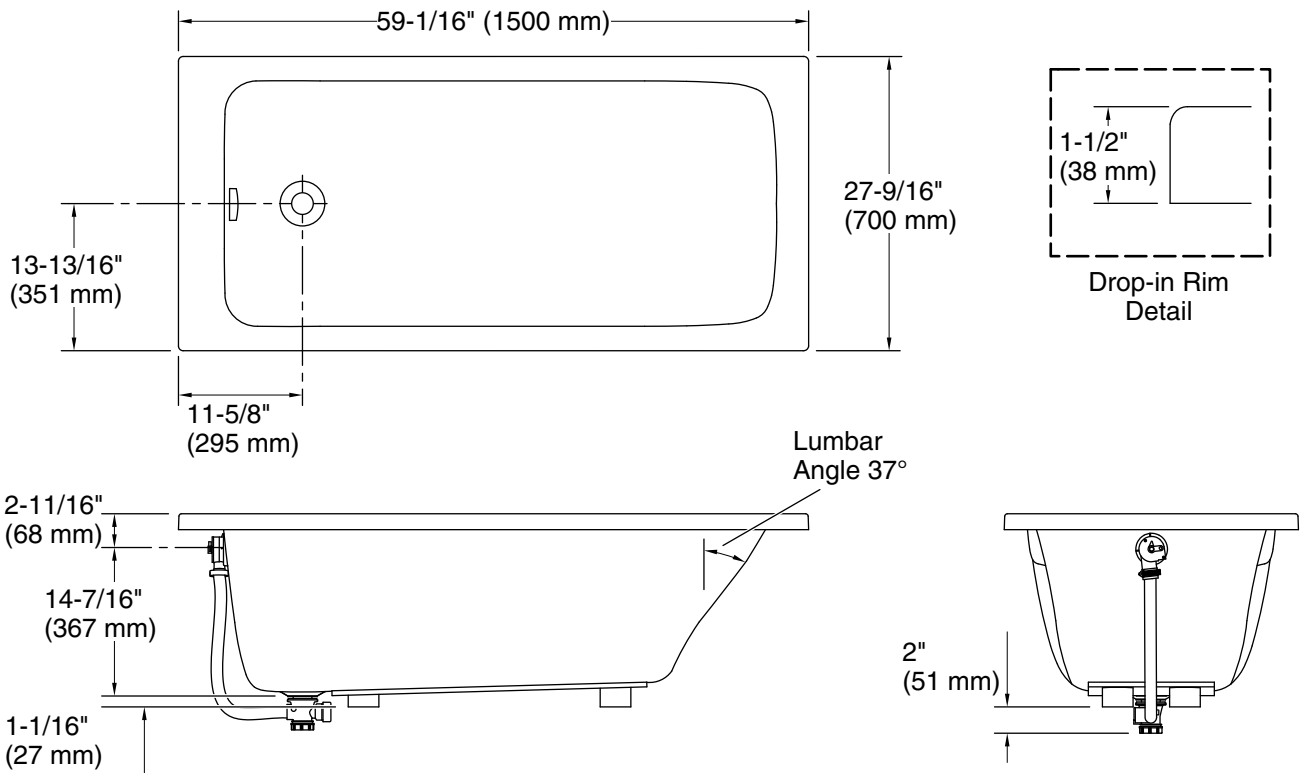

Features

- Rectangular basin creates a spacious bathing experience
- Drop-in design creates a seamless bathroom aesthetic
- 59" (1500 mm) x 27-1/2" (700 mm) x 18-1/8" (460 mm)
- Round overflow
- 12-3/4" (324 mm) soaking depth
- Integral lumbar support
- Easy-to-clean, durable high-gloss finish

Material

- Acrylic

Installation

- Drop-in

Required Products/Accessories

K-17295T Pop-up bath drain, 766 mm cable

Codes/Standards

None Applicable

	0	White
---	---	-------

Technical Information

All product dimensions are nominal.

Drain location:	Reversible
Basin area, bottom:	53-9/16" x 23-3/4" (1361 mm x 604 mm)
Basin area, top:	39-1/4" x 15-11/16" (996 mm x 399 mm)
Weight:	44.09 lbs (20 kg)
Minimum floor load:	36.6 lbs/ft ² (178.7 kg/m ²)
Water depth:	12-11/16" (322 mm)
Water capacity:	41.33 gal (156.5 L)
Minimum flat for door:	1-7/8" (48 mm)

Notes

Measure your actual product for rough-in details.

Install this product according to the installation instructions.

The hot water supply should be 70% of the capacity of the bath or greater. Installations will vary.