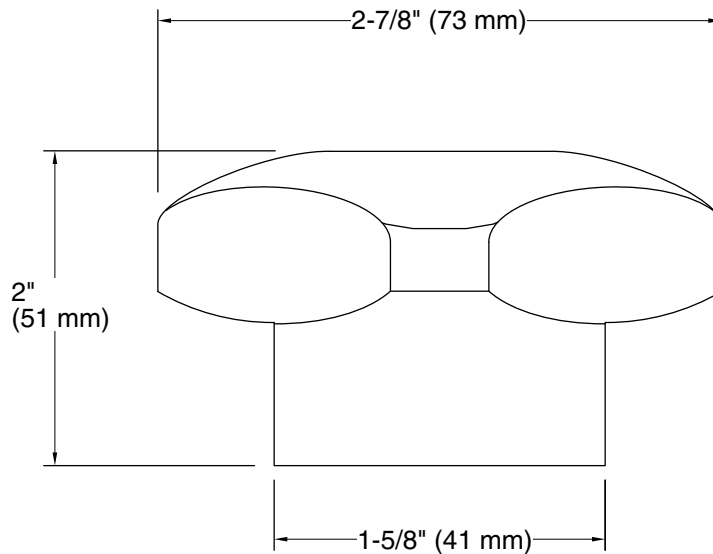

Technical Information

All product dimensions are nominal.

Handshower:

Rated maximum flow: 0 gal/min (0 l/min)

Notes

Install this product according to the installation guide.