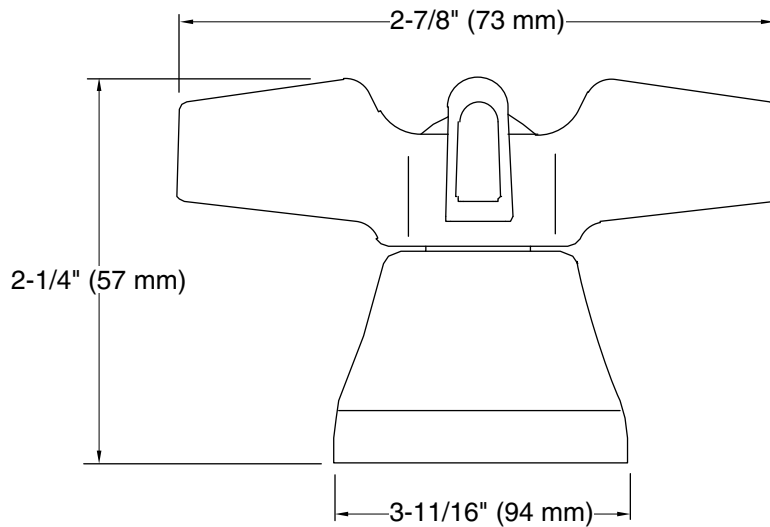

	CP	Polished Chrome
---	----	-----------------

Technical Information

All product dimensions are nominal.

Handshower:

Rated maximum flow: 0 gal/min (0 l/min)

Notes

Install this product according to the installation guide.