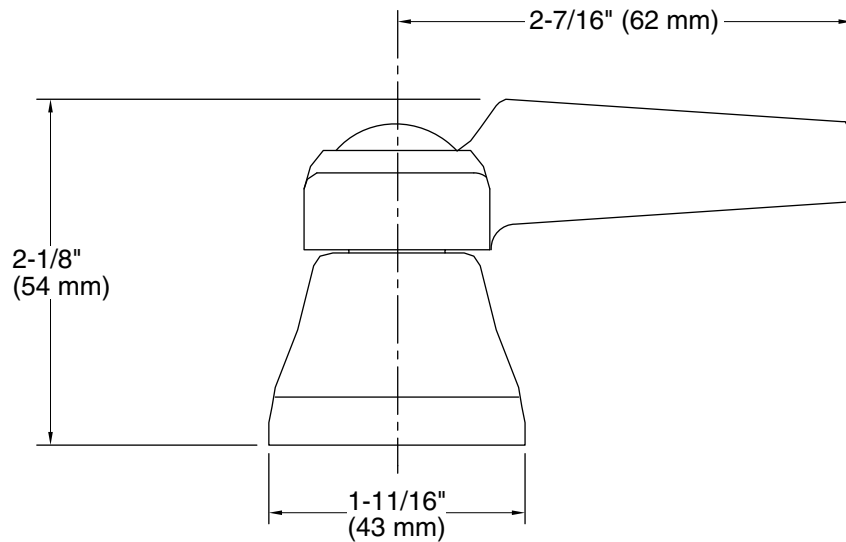

	CP	Polished Chrome
---	----	-----------------

Technical Information

All product dimensions are nominal.

Handshower:

Rated maximum flow: 0 gal/min (0 l/min)

Notes

Install this product according to the installation guide.