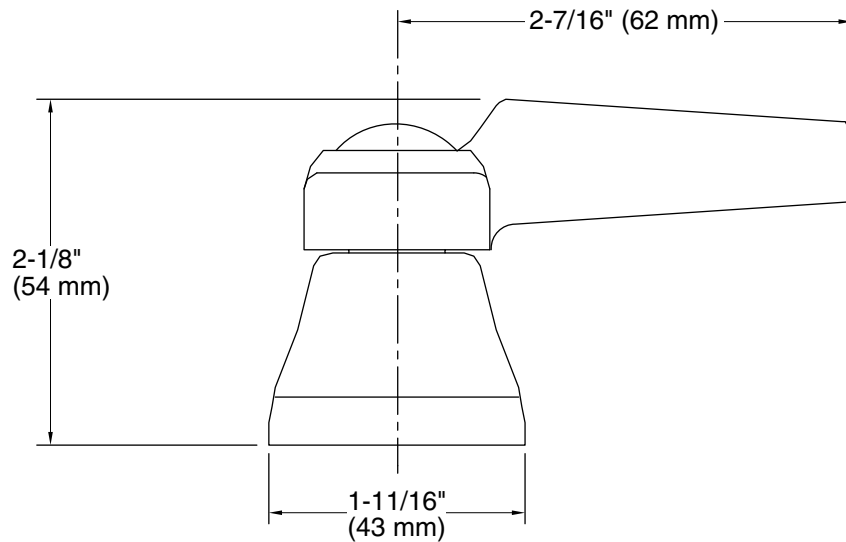

	CP	Polished Chrome
---	----	-----------------

Technical Information

All product dimensions are nominal.

Notes

Install this product according to the installation guide.

ADA compliant when installed to the specific requirements of these regulations.