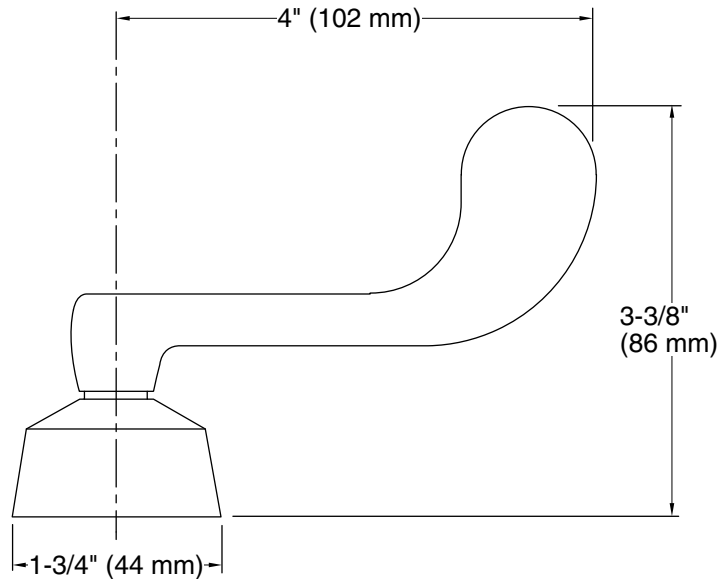

	CP	Polished Chrome
---	----	-----------------

**Technical Information**

All product dimensions are nominal.

Handshower:

Rated maximum flow: 0 gal/min (0 l/min)

Notes

Install this product according to the installation guide.