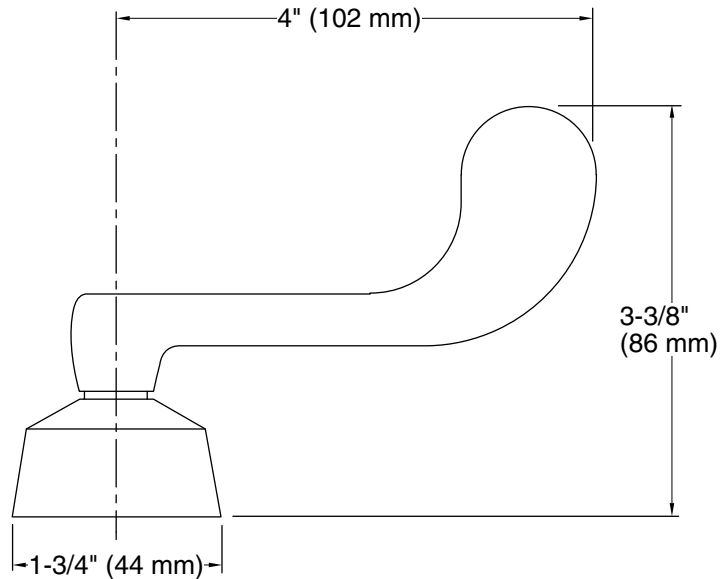

	CP	Polished Chrome
---	----	-----------------

**Technical Information**

All product dimensions are nominal.

Spout:**Notes**

Install this product according to the installation instructions.

ADA compliant when installed to the specific requirements of these regulations.