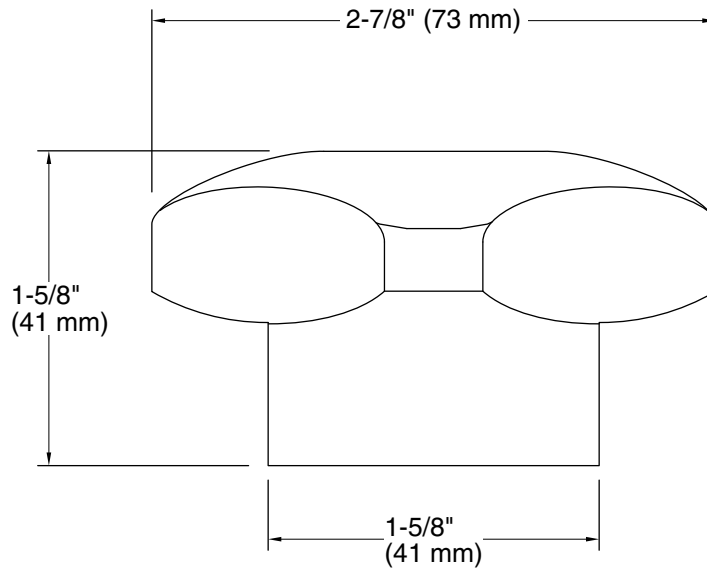

See website for detailed warranty information.

Technical Information

All product dimensions are nominal.

Handshower:

Rated maximum flow: 0 gal/min (0 l/min)

Notes

Install this product according to the installation guide.