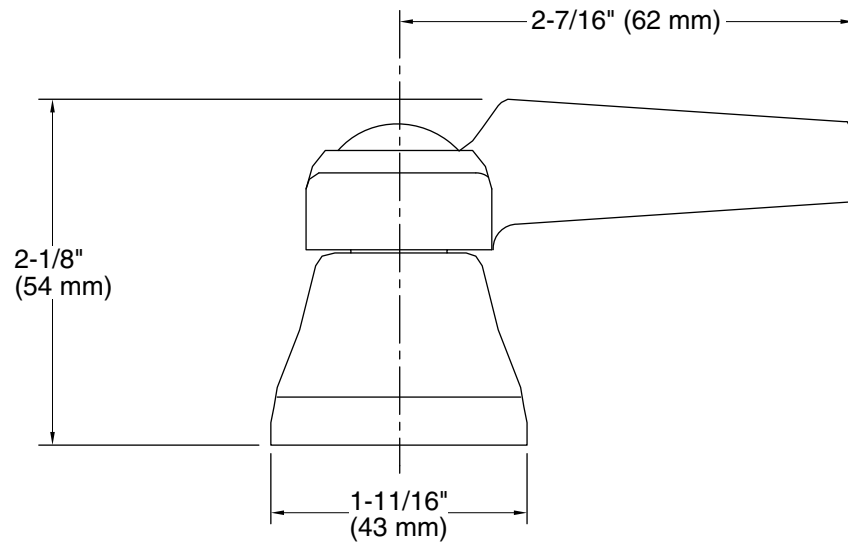

Technical Information

All product dimensions are nominal.

Handshower:

Rated maximum flow: 0 gal/min (0 l/min)

Notes

Install this product according to the installation guide.

ADA, CSA B651 compliant when installed to the specific requirements of these regulations.