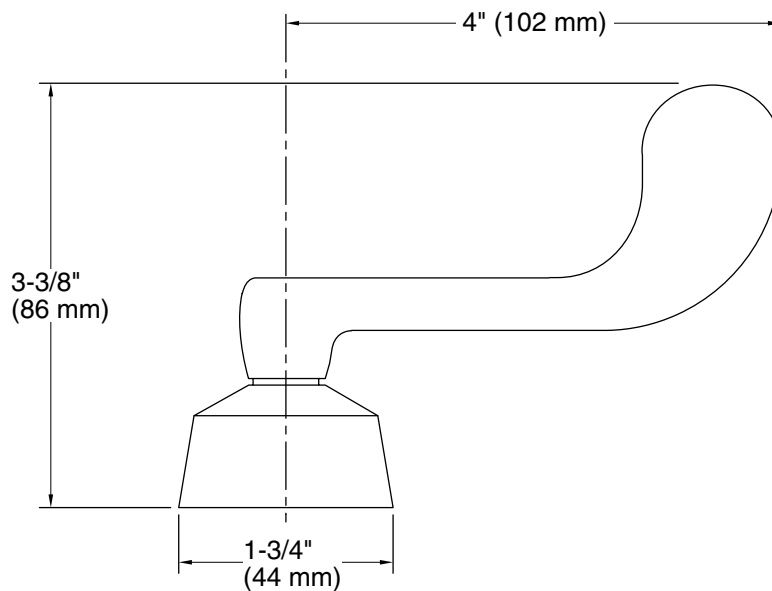

### KOHLER® Faucet Lifetime Limited Warranty

See website for detailed warranty information.

**Technical Information**

All product dimensions are nominal.

**Handshower:**

Rated maximum flow: 0 gal/min (0 l/min)